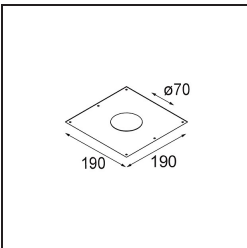

- **12290130** Plaster Kit 190X190 - 70 1x