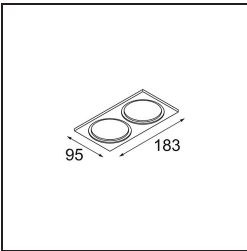

### Specifications

Material	12444246
Light Source Type	LED
LED Type	BRIDGELUX WARMDIM 6W
LED technology	LED COB
CRI	Min. 95
Colour Temperature	1800-3000K (Warm Dim)
Lifetime	L80B10 @50,000 Hours
Lamp Included	Yes
Number of Light Sources	1
Binning (SDCM)	3
Light Direction	Down
Optic	Reflector
Measured beam angle (°)	40.0
Input Voltage	Constant Current Driver Required
Electrical Class	III
IP Rating	55
Glow wire rating (°C)	960
Indoor/Outdoor	Indoor
Application	Ceiling, Wall
Mounting	Recessed
Cut-out size (mm)	ø70
Mounting depth (mm)	100.0
Adjustability	Not Applicable
Distance to Lighted Object (m)	0,1
Primary Colour & Primary Finish	Gold, Matt
Gross weight (g)	220.0
Drive current (mA)	350
Min. forward voltage (Vf)	15,5
Max. forward voltage (Vf)	18,5
Connected load (W)	6,0
Luminous flux per lamp (lm)	415
Efficacy (lm/W)	69
Glare rating	15
Remark	• 3500K on request

**TM30 & CRI diagram**

**Light distribution & beam diagram**

Diagrams

**Decorative Accessories**

- 12500032** Mask Smart 82 1x Black Structure
- 12500009** Mask Smart 82 1x White Structure
- 12500046** Mask Smart 82 1x Gold Matt
- 12500015** Mask Smart 82 1x Champagne Brushed
- 12500014** Mask Smart 82 1x Bronze Brushed
- 12500043** Mask Smart 82 1x Black Brushed
- 12500016** Mask Smart 82 1x Silver Bronze Brushed