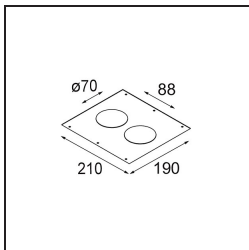

12291030 Plaster Kit 210x190 - 70 2x