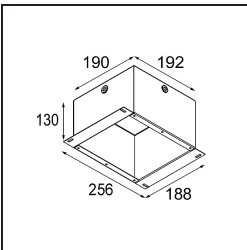

Installation Accessories

- **10889830** Installation Housing 192x190x130