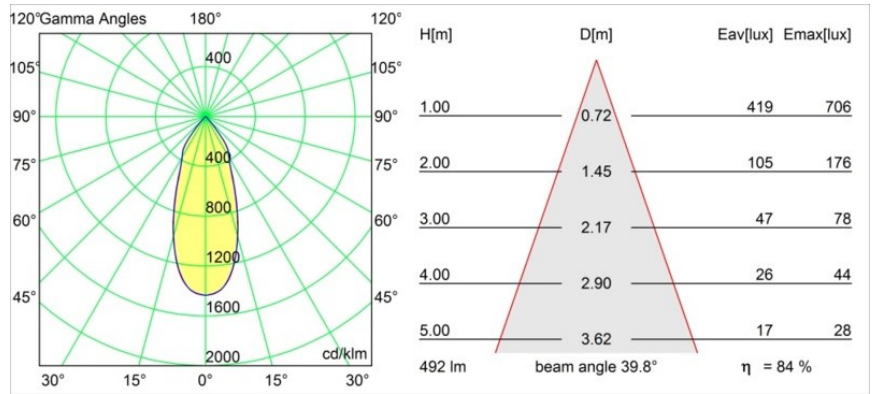

Light distribution & beam diagram