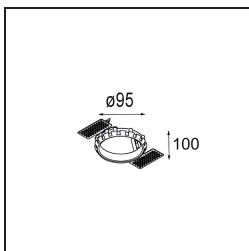

### Specifications

Material	12444246
Light Source Type	LED
LED Type	BRIDGELUX WARMDIM 6W
LED technology	LED COB
CRI	Min. 95
Colour Temperature	1800-3000K (Warm Dim)
Lifetime	L80B10 @50,000 Hours
Lamp Included	Yes
Number of Light Sources	1
Binning (SDCM)	3
Light Direction	Down
Optic	Reflector
Measured beam angle (°)	40.0
Input Voltage	Constant Current Driver Required
Electrical Class	III
IP Rating	55
Glow wire rating (°C)	960
Indoor/Outdoor	Indoor
Application	Ceiling, Wall
Mounting	Recessed
Cut-out size (mm)	ø70
Mounting depth (mm)	100.0
Adjustability	Not Applicable
Distance to Lighted Object (m)	0,1
Primary Colour & Primary Finish	Gold, Matt
Gross weight (g)	220.0
Drive current (mA)	350
Min. forward voltage (Vf)	15,5
Max. forward voltage (Vf)	18,5
Connected load (W)	6,0
Luminous flux per lamp (lm)	415
Efficacy (lm/W)	69
Glare rating	15
Remark	• 3500K on request

**Installation Accessories**

- 10889830** Installation Housing 192x190x130

- 12290130** Plaster Kit 190X190 - 70 1x

**12291030** Plaster Kit 210x190 - 70 2x

**12500230** Ring Recessed 82 1x

Choose a required accessory