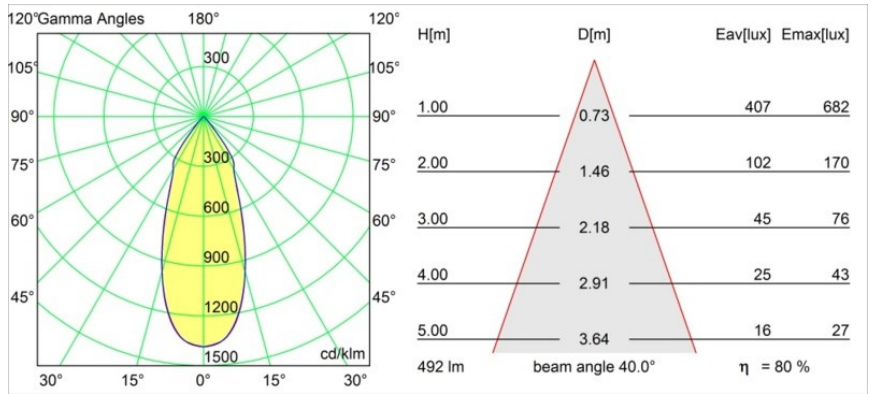

Light distribution & beam diagram