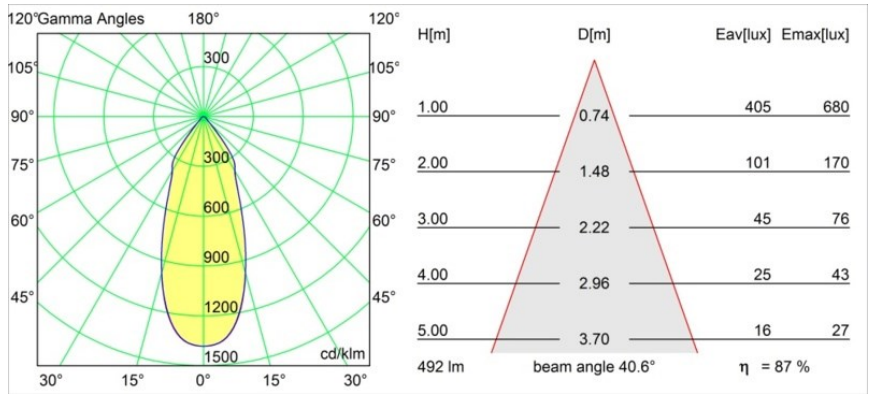

Light distribution & beam diagram