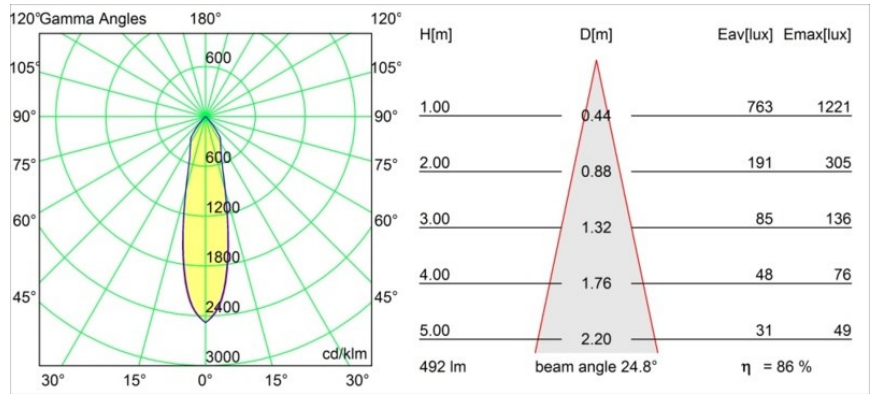

Light distribution & beam diagram