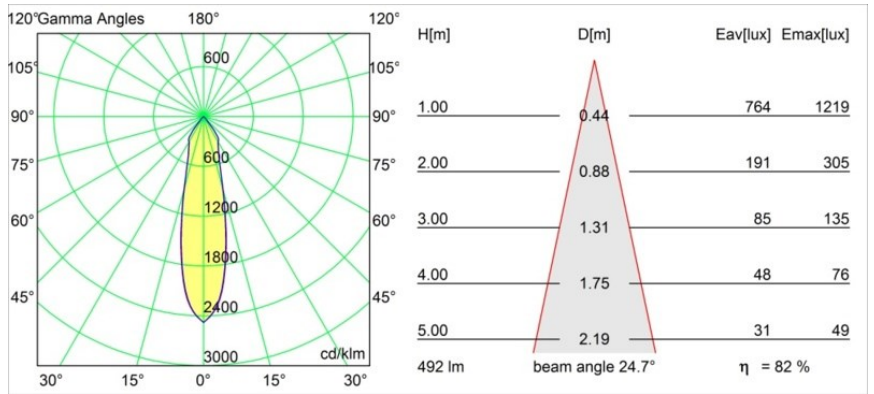

Light distribution & beam diagram