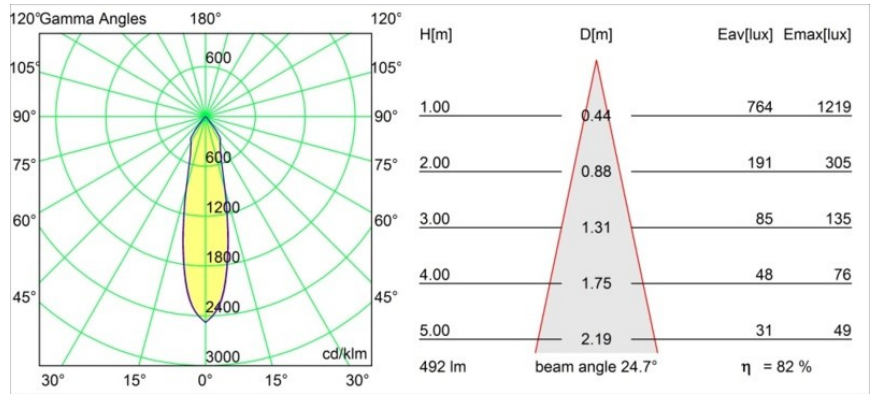

Light distribution & beam diagram