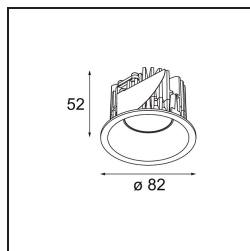

Specifications

Material	12444109
Light Source Type	LED
LED Type	BRIDGELUX WARMDIM 6W
LED technology	LED COB
CRI	Min. 95
Colour Temperature	1800-3000K (Warm Dim)
Lifetime	L80B10 @50,000 Hours
Lamp Included	Yes
Number of Light Sources	1
Binning (SDCM)	3
Light Direction	Down
Optic	Reflector
Measured beam angle (°)	24.0
Input Voltage	Constant Current Driver Required
Electrical Class	III
IP Rating	55
Glow wire rating (°C)	960
Indoor/Outdoor	Indoor
Application	Ceiling, Wall
Mounting	Recessed
Cut-out size (mm)	ø70
Mounting depth (mm)	100.0
Adjustability	Not Applicable
Distance to Lighted Object (m)	0,1
Primary Colour & Primary Finish	White, Structure
Gross weight (g)	220.0
Drive current (mA)	350
Min. forward voltage (Vf)	15,5
Max. forward voltage (Vf)	18,5
Connected load (W)	6,0
Luminous flux per lamp (lm)	444
Efficacy (lm/W)	74
Glare rating	17
Remark	• 3500K on request