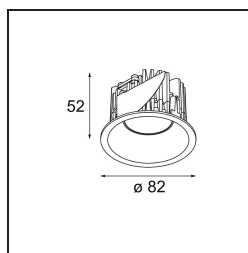

Specifications

Material	12443246
Light Source Type	LED
LED Type	BRIDGELUX WARMDIM 6W
LED technology	LED COB
CRI	Min. 95
Colour Temperature	1800-3000K (Warm Dim)
Lifetime	L80B10 @50,000 Hours
Lamp Included	Yes
Number of Light Sources	1
Binning (SDCM)	3
Light Direction	Down
Optic	Reflector
Measured beam angle (°)	40.0
Input Voltage	Constant Current Driver Required
Electrical Class	III
IP Rating	20
Glow wire rating (°C)	960
Indoor/Outdoor	Indoor
Application	Ceiling, Wall
Mounting	Recessed
Cut-out size (mm)	ø70
Mounting depth (mm)	100.0
Adjustability	Not Applicable
Distance to Lighted Object (m)	0,1
Primary Colour & Primary Finish	Gold, Matt
Gross weight (g)	220.0
Drive current (mA)	350
Min. forward voltage (Vf)	15,5
Max. forward voltage (Vf)	18,5
Connected load (W)	6,0
Luminous flux per lamp (lm)	462
Efficacy (lm/W)	77
Glare rating	15
Remark	• 3500K on request