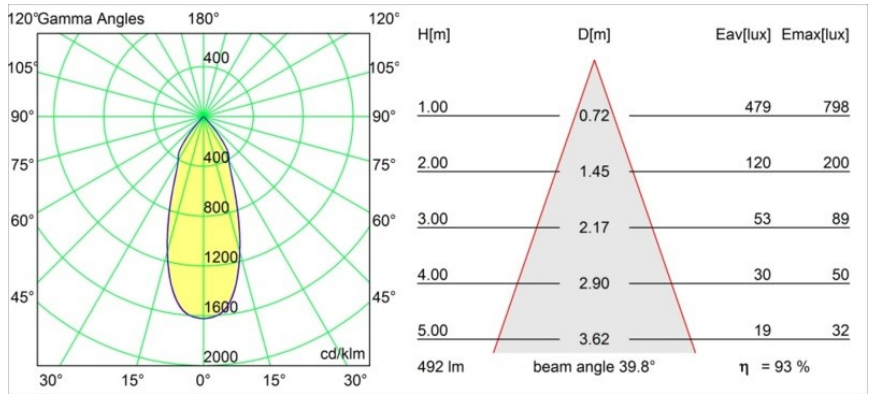

Light distribution & beam diagram