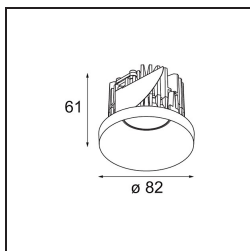

Date
Customer
Project
Type

*Smart Kup Recessed 82 1x LED 4000K Spot DE White Structure*

**Specifications**

Material	12471809
Light Source Type	LED
LED Type	BRIDGELUX V8G8
LED technology	LED COB
CRI	Min. 90
Colour Temperature	4000K
Lifetime	L80B10 @50,000 Hours
Lamp Included	Yes
Number of Light Sources	1
Binning (SDCM)	2
Light Direction	Down
Optic	Reflector
Measured beam angle (°)	17.0
Input Voltage	Constant Current Driver Required
Electrical Class	III
IP Rating	20
Glow wire rating (°C)	960
Indoor/Outdoor	Indoor
Application	Ceiling, Wall
Mounting	Recessed
Cut-out size (mm)	ø70
Mounting depth (mm)	100.0
Adjustability	Not Applicable
Distance to Lighted Object (m)	0,1
Primary Colour & Primary Finish	White, Structure
Gross weight (g)	345.0
Drive current (mA)	350      500      700
Min. forward voltage (Vf)	13,2      13,7      14,2
Max. forward voltage (Vf)	15,0      15,4      16,0
Connected load (W)	5,0      7,2      10,6
Luminous flux per lamp (lm)	630      792      1018
Efficacy (lm/W)	126      110      96
Glare rating	17      18      19
Remark	• 3500K on request