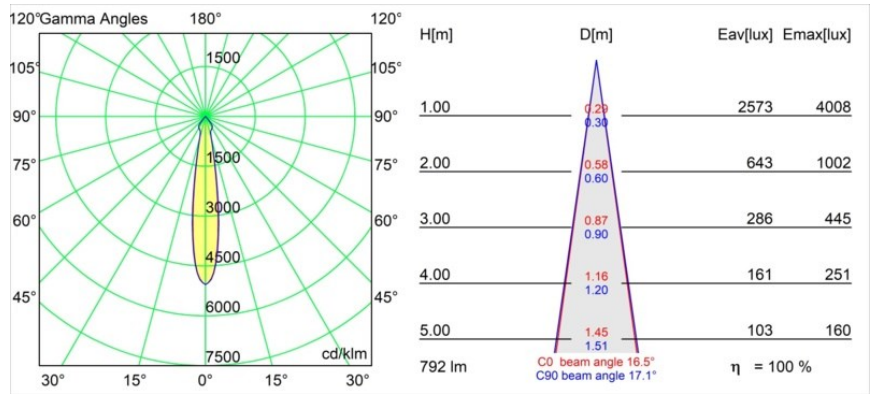

Light distribution & beam diagram