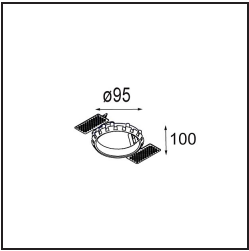

Accessori Installazione

- 10889830** Installation Housing 192x190x130

- 12290130** Plaster Kit 190X190 - 70 1x

12291030 Plaster Kit 210x190 - 70 2x

12500230 Ring Recessed 82 1x

Choose a required accessory