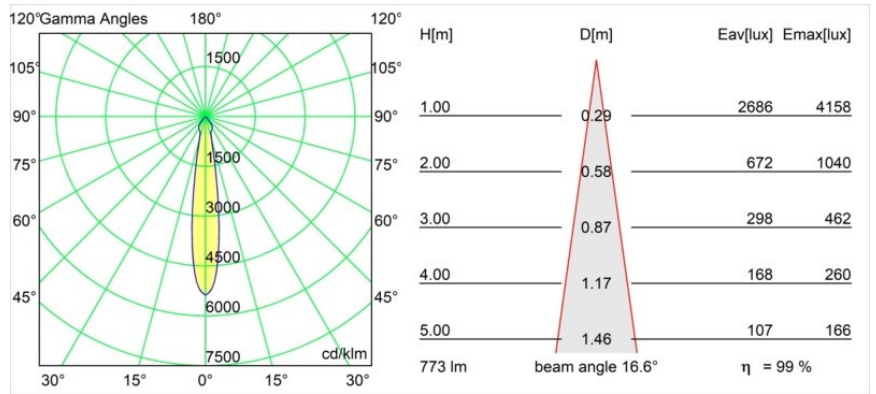

Light distribution & beam diagram