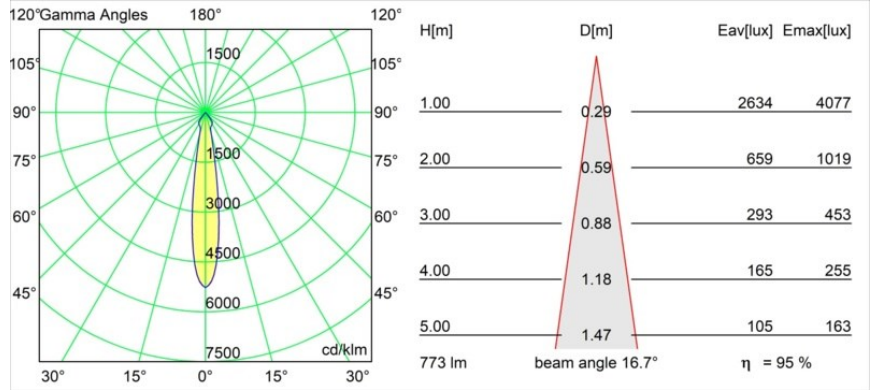

---

Livello abbagliamento	16	16	17
Remark	• 3500K su richiesta		

---

**TM30 & CRI diagram**

**Light distribution & beam diagram**

**Accessori Decorativi**

- 12500032** Mask Smart 82 1x Black Structure
- 12500009** Mask Smart 82 1x White Structure
- 12500046** Mask Smart 82 1x Gold Matt
- 12500015** Mask Smart 82 1x Champagne Brushed
- 12500014** Mask Smart 82 1x Bronze Brushed
- 12500043** Mask Smart 82 1x Black Brushed
- 12500016** Mask Smart 82 1x Silver Bronze Brushed