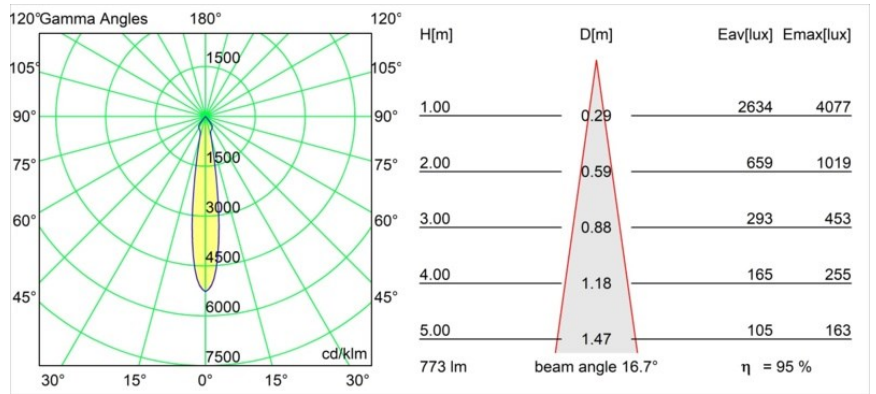

Light distribution & beam diagram