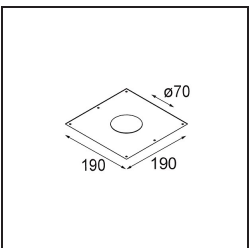

- **12290130** Plaster Kit 190X190 - 70 1x