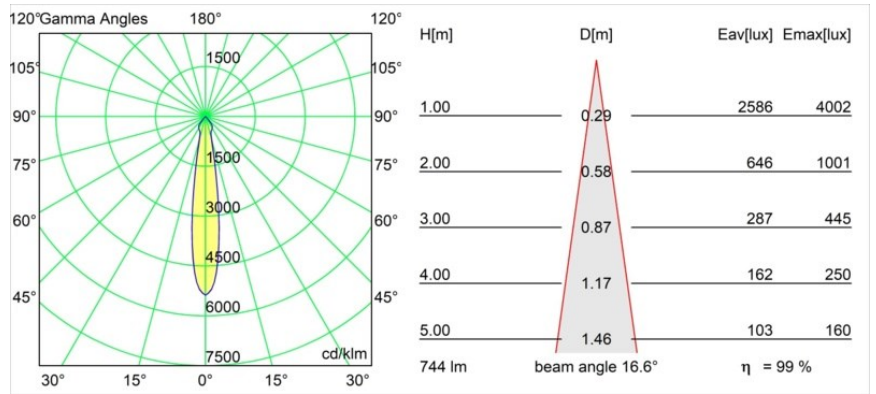

Light distribution & beam diagram