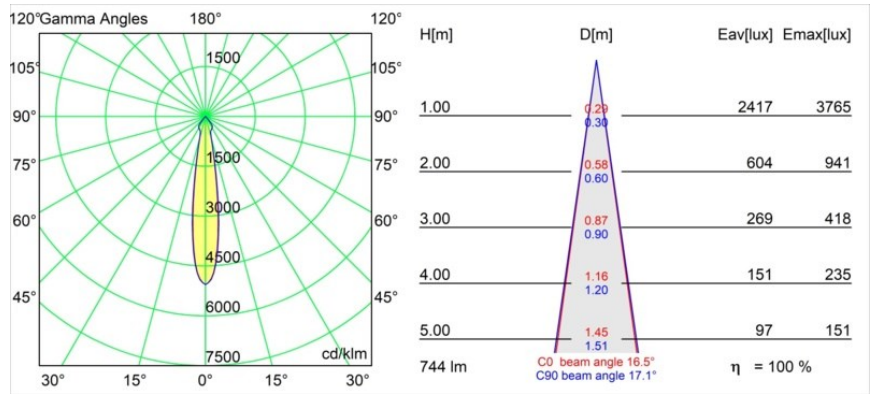

Light distribution & beam diagram