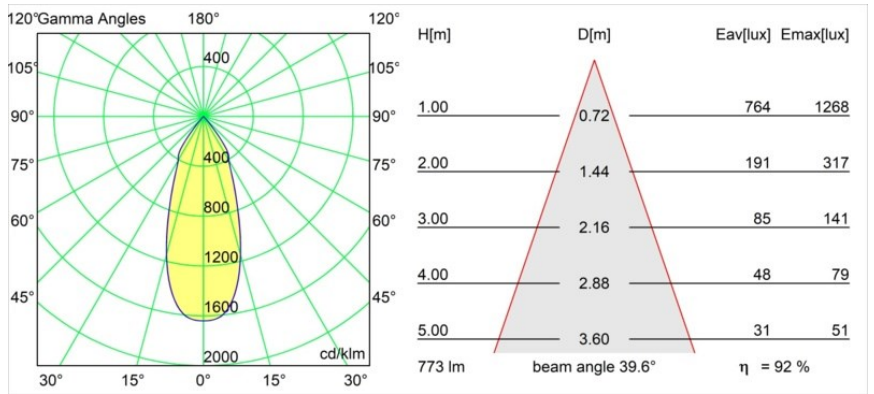

Light distribution & beam diagram