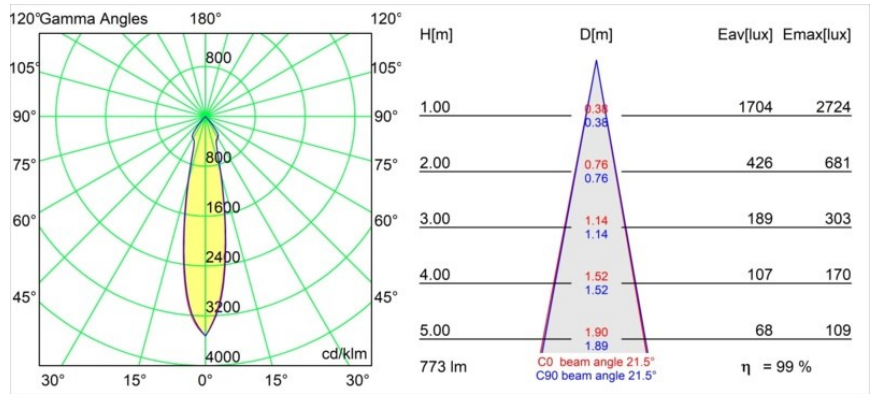

Light distribution & beam diagram