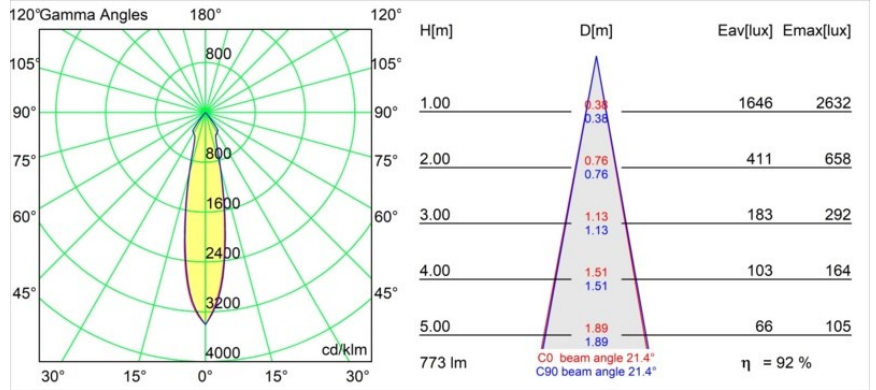

---

Livello abbagliamento	16	17	18
Remark	• 3500K su richiesta		

---

**TM30 & CRI diagram**

**Light distribution & beam diagram**

**Accessori Decorativi**

- 12500032** Mask Smart 82 1x Black Structure
- 12500009** Mask Smart 82 1x White Structure
- 12500046** Mask Smart 82 1x Gold Matt
- 12500015** Mask Smart 82 1x Champagne Brushed
- 12500014** Mask Smart 82 1x Bronze Brushed
- 12500043** Mask Smart 82 1x Black Brushed
- 12500016** Mask Smart 82 1x Silver Bronze Brushed