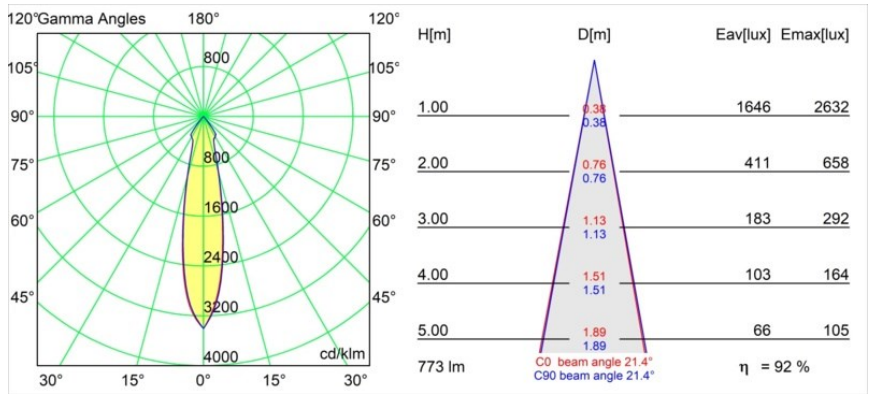

Light distribution & beam diagram