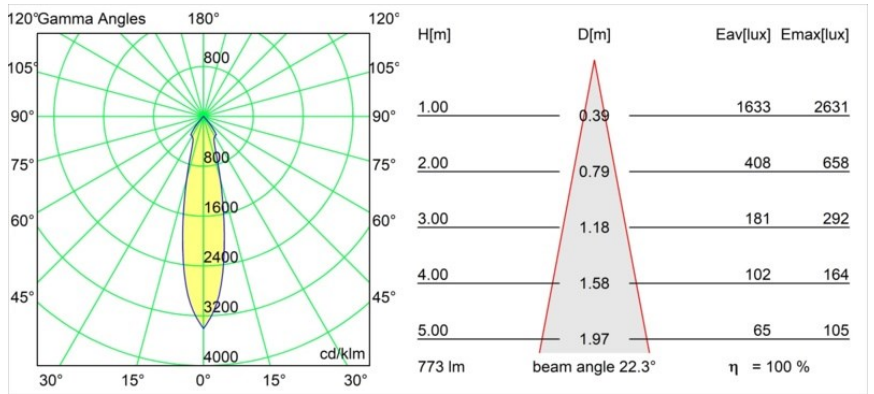

Light distribution & beam diagram