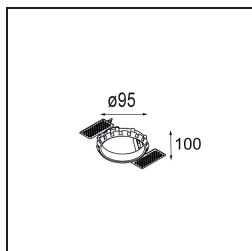

Date
Customer
Project
Type

Smart Kup Recessed 82 1x LED 4000K Flood DE Black Structure

Specifications

Material	12471332
Light Source Type	LED
LED Type	BRIDGELUX V8G8
LED technology	LED COB
CRI	Min. 90
Colour Temperature	4000K
Lifetime	L80B10 @50,000 Hours
Lamp Included	Yes
Number of Light Sources	1
Binning (SDCM)	2
Light Direction	Down
Optic	Reflector
Measured beam angle (°)	40.0
Input Voltage	Constant Current Driver Required
Electrical Class	III
IP Rating	20
Glow wire rating (°C)	960
Indoor/Outdoor	Indoor
Application	Ceiling, Wall
Mounting	Recessed
Cut-out size (mm)	ø70
Mounting depth (mm)	100.0
Adjustability	Not Applicable
Distance to Lighted Object (m)	0,1
Primary Colour & Primary Finish	Black, Structure
Gross weight (g)	345.0
Drive current (mA)	350 500 700
Min. forward voltage (Vf)	13,2 13,7 14,2
Max. forward voltage (Vf)	15,0 15,4 16,0
Connected load (W)	5,0 7,2 10,6
Luminous flux per lamp (lm)	581 730 939
Efficacy (lm/W)	116 101 89
Glare rating	15 16 17
Remark	• 3500K on request

Installation Accessories

- 10889830** Installation Housing 192x190x130

- 12290130** Plaster Kit 190X190 - 70 1x

12291030 Plaster Kit 210x190 - 70 2x

12500230 Ring Recessed 82 1x

Choose a required accessory