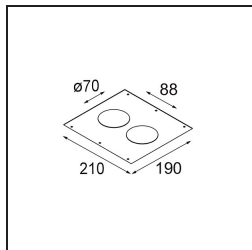

12291030 Plaster Kit 210x190 - 70 2x