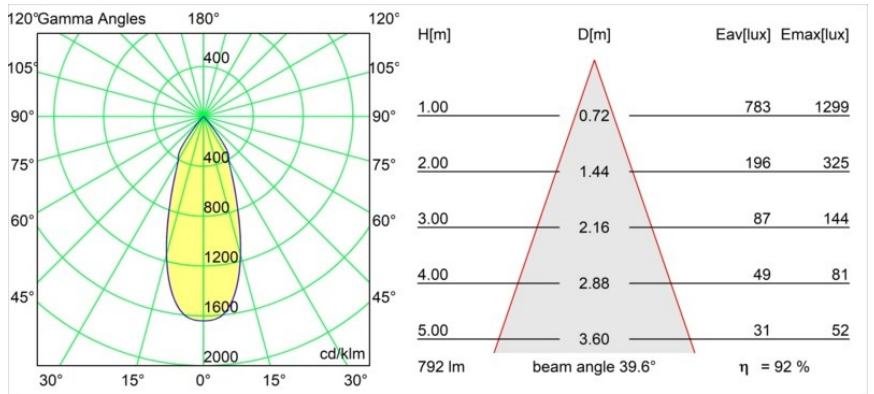

Light distribution & beam diagram