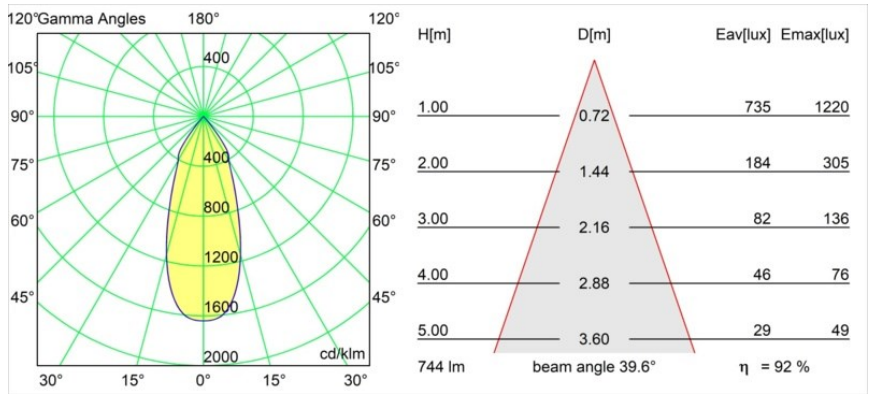

Light distribution & beam diagram