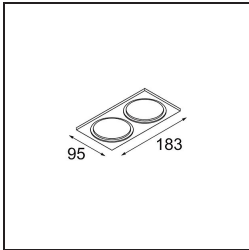

Date
Customer
Project
Type

*Smart Kup Recessed 82 1x LED 2700K Flood DE Black Structure*

**Specifications**

Material	12471232
Light Source Type	LED
LED Type	BRIDGELUX V8G8
LED technology	LED COB
CRI	Min. 90
Colour Temperature	2700K
Lifetime	L80B20 @50,000 Hours
Lamp Included	Yes
Number of Light Sources	1
Binning (SDCM)	2
Light Direction	Down
Optic	Reflector
Measured beam angle (°)	40.0
Input Voltage	Constant Current Driver Required
Electrical Class	III
IP Rating	20
Glow wire rating (°C)	960
Indoor/Outdoor	Indoor
Application	Ceiling, Wall
Mounting	Recessed
Cut-out size (mm)	ø70
Mounting depth (mm)	100.0
Adjustability	Not Applicable
Distance to Lighted Object (m)	0,1
Primary Colour & Primary Finish	Black, Structure
Gross weight (g)	345.0
Drive current (mA)	350      500      700
Min. forward voltage (Vf)	13,2      13,7      14,2
Max. forward voltage (Vf)	15,0      15,4      16,0
Connected load (W)	5,0      7,2      10,6
Delivered lumens (lm)	511      686      881
Efficacy (lm/W)	102      95      83
Glare rating	14      15      17
Remark	• 3500K on request

**TM30 & CRI diagram**

**Light distribution & beam diagram**

Diagrams

**Decorative Accessories**

- 12500032** Mask Smart 82 1x Black Structure
- 12500009** Mask Smart 82 1x White Structure
- 12500046** Mask Smart 82 1x Gold Matt
- 12500015** Mask Smart 82 1x Champagne Brushed
- 12500014** Mask Smart 82 1x Bronze Brushed
- 12500043** Mask Smart 82 1x Black Brushed
- 12500016** Mask Smart 82 1x Silver Bronze Brushed
- 12500045** FFD\_Smart Mask 82 1x Gold Brushed