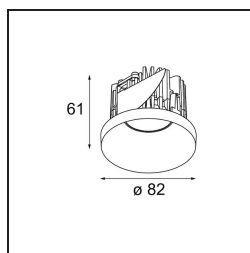

Date
Customer
Project
Type

*Smart Kup Recessed 82 1x LED 2700K Flood DE Black Structure*

**Specifications**

Material	12471232
Light Source Type	LED
LED Type	BRIDGELUX V8G8
LED technology	LED COB
CRI	Min. 90
Colour Temperature	2700K
Lifetime	L80B10 @50,000 Hours
Lamp Included	Yes
Number of Light Sources	1
Binning (SDCM)	2
Light Direction	Down
Optic	Reflector
Measured beam angle (°)	40.0
Input Voltage	Constant Current Driver Required
Electrical Class	III
IP Rating	20
Glow wire rating (°C)	960
Indoor/Outdoor	Indoor
Application	Ceiling, Wall
Mounting	Recessed
Cut-out size (mm)	ø70
Mounting depth (mm)	100.0
Adjustability	Not Applicable
Distance to Lighted Object (m)	0,1
Primary Colour & Primary Finish	Black, Structure
Gross weight (g)	345.0
Drive current (mA)	350      500      700
Min. forward voltage (Vf)	13,2      13,7      14,2
Max. forward voltage (Vf)	15,0      15,4      16,0
Connected load (W)	5,0      7,2      10,6
Delivered lumens (lm)	511      686      881
Efficacy (lm/W)	102      95      83
Glare rating	14      15      17
Remark	• 3500K on request