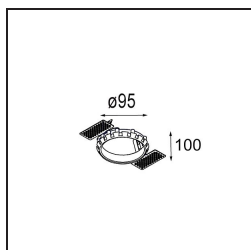

Date
Customer
Project
Type

*Smart Kup Recessed 82 1x LED 2700K Flood DE Black Structure*

**Specifications**

Material	12471232
Light Source Type	LED
LED Type	BRIDGELUX V8G8
LED technology	LED COB
CRI	Min. 90
Colour Temperature	2700K
Lifetime	L80B20 @50,000 Hours
Lamp Included	Yes
Number of Light Sources	1
Binning (SDCM)	2
Light Direction	Down
Optic	Reflector
Measured beam angle (°)	40.0
Input Voltage	Constant Current Driver Required
Electrical Class	III
IP Rating	20
Glow wire rating (°C)	960
Indoor/Outdoor	Indoor
Application	Ceiling, Wall
Mounting	Recessed
Cut-out size (mm)	ø70
Mounting depth (mm)	100.0
Adjustability	Not Applicable
Distance to Lighted Object (m)	0,1
Primary Colour & Primary Finish	Black, Structure
Gross weight (g)	345.0
Drive current (mA)	350      500      700
Min. forward voltage (Vf)	13,2      13,7      14,2
Max. forward voltage (Vf)	15,0      15,4      16,0
Connected load (W)	5,0      7,2      10,6
Delivered lumens (lm)	511      686      881
Efficacy (lm/W)	102      95      83
Glare rating	14      15      17
Remark	• 3500K on request

**Installation Accessories**

- 10889830** Installation Housing 192x190x130

- 12290130** Plaster Kit 190X190 - 70 1x

**12291030** Plaster Kit 210x190 - 70 2x

**12500230** Ring Recessed 82 1x

Choose a required accessory