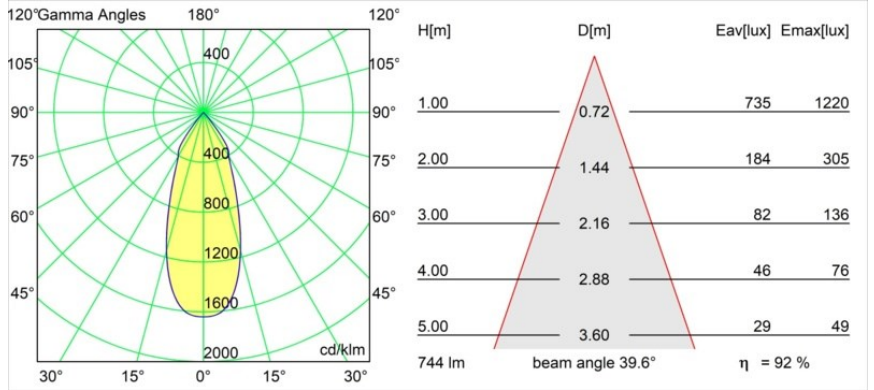

Light distribution & beam diagram