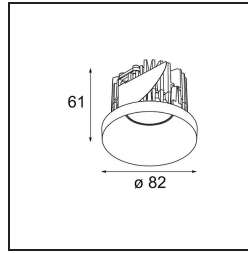

Date
Customer
Project
Type

*Smart Kup Recessed 82 1x LED 2700K Flood DE Black Structure*

**Specifications**

Material	12471232
Light Source Type	LED
LED Type	BRIDGELUX V8G8
LED technology	LED COB
CRI	Min. 90
Colour Temperature	2700K
Lifetime	L80B20 @50,000 Hours
Lamp Included	Yes
Number of Light Sources	1
Binning (SDCM)	2
Light Direction	Down
Optic	Reflector
Measured beam angle (°)	40.0
Input Voltage	Constant Current Driver Required
Electrical Class	III
IP Rating	20
Glow wire rating (°C)	960
Indoor/Outdoor	Indoor
Application	Ceiling, Wall
Mounting	Recessed
Cut-out size (mm)	ø70
Mounting depth (mm)	100.0
Adjustability	Not Applicable
Distance to Lighted Object (m)	0,1
Primary Colour & Primary Finish	Black, Structure
Gross weight (g)	345.0
Drive current (mA)	350      500      700
Min. forward voltage (Vf)	13,2      13,7      14,2
Max. forward voltage (Vf)	15,0      15,4      16,0
Connected load (W)	5,0      7,2      10,6
Delivered lumens (lm)	511      686      881
Efficacy (lm/W)	102      95      83
Glare rating	14      15      17
Remark	• 3500K on request