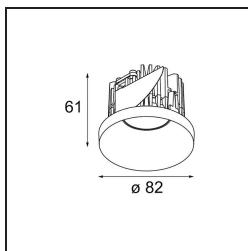

Date
Customer
Project
Type

*Smart Kup Recessed 82 1x LED 2700K Flood DE Black Structure*

**Specifications**

Material	12471232
Light Source Type	LED
LED Type	BRIDGELUX V8G8
LED technology	LED COB
CRI	Min. 90
Colour Temperature	2700K
Lifetime	L80B20 @50,000 Hours
Lamp Included	Yes
Number of Light Sources	1
Binning (SDCM)	2
Light Direction	Down
Optic	Reflector
Measured beam angle (°)	40.0
Input Voltage	Constant Current Driver Required
Electrical Class	III
IP Rating	20
Glow wire rating (°C)	960
Indoor/Outdoor	Indoor
Application	Ceiling, Wall
Mounting	Recessed
Cut-out size (mm)	ø70
Mounting depth (mm)	100.0
Adjustability	Not Applicable
Distance to Lighted Object (m)	0,1
Primary Colour & Primary Finish	Black, Structure
Gross weight (g)	345.0
Drive current (mA)	350      500      700
Min. forward voltage (Vf)	13,2      13,7      14,2
Max. forward voltage (Vf)	15,0      15,4      16,0
Connected load (W)	5,0      7,2      10,6
Delivered lumens (lm)	511      686      881
Efficacy (lm/W)	102      95      83
Glare rating	14      15      17
Remark	• 3500K on request