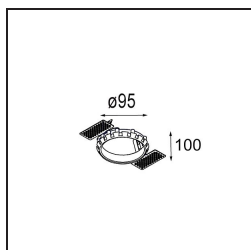

Date
Customer
Project
Type

*Smart Kup Recessed 82 1x LED 2700K Flood DE Black Structure*

**Specifications**

Material	12471232
Light Source Type	LED
LED Type	BRIDGELUX V8G8
LED technology	LED COB
CRI	Min. 90
Colour Temperature	2700K
Lifetime	L80B10 @50,000 Hours
Lamp Included	Yes
Number of Light Sources	1
Binning (SDCM)	2
Light Direction	Down
Optic	Reflector
Measured beam angle (°)	40.0
Input Voltage	Constant Current Driver Required
Electrical Class	III
IP Rating	20
Glow wire rating (°C)	960
Indoor/Outdoor	Indoor
Application	Ceiling, Wall
Mounting	Recessed
Cut-out size (mm)	ø70
Mounting depth (mm)	100.0
Adjustability	Not Applicable
Distance to Lighted Object (m)	0,1
Primary Colour & Primary Finish	Black, Structure
Gross weight (g)	345.0
Drive current (mA)	350      500      700
Min. forward voltage (Vf)	13,2      13,7      14,2
Max. forward voltage (Vf)	15,0      15,4      16,0
Connected load (W)	5,0      7,2      10,6
Delivered lumens (lm)	511      686      881
Efficacy (lm/W)	102      95      83
Glare rating	14      15      17
Remark	• 3500K on request

**Installation Accessories**

- 10889830** Installation Housing 192x190x130

- 12290130** Plaster Kit 190X190 - 70 1x

**12291030** Plaster Kit 210x190 - 70 2x

**12500230** Ring Recessed 82 1x

Choose a required accessory