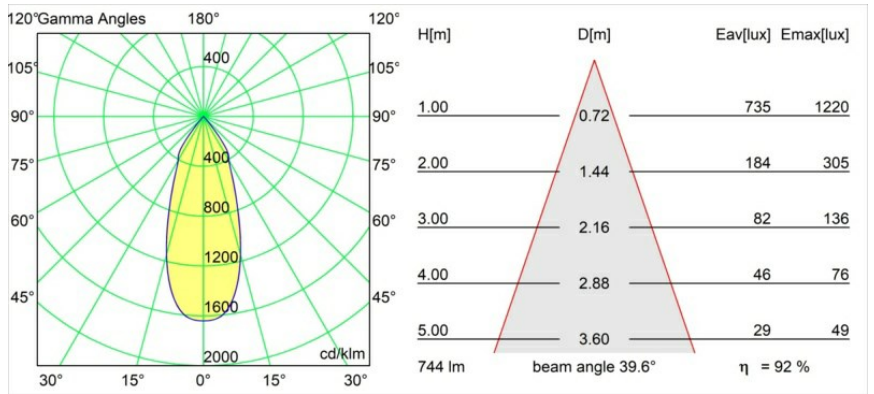

Light distribution & beam diagram