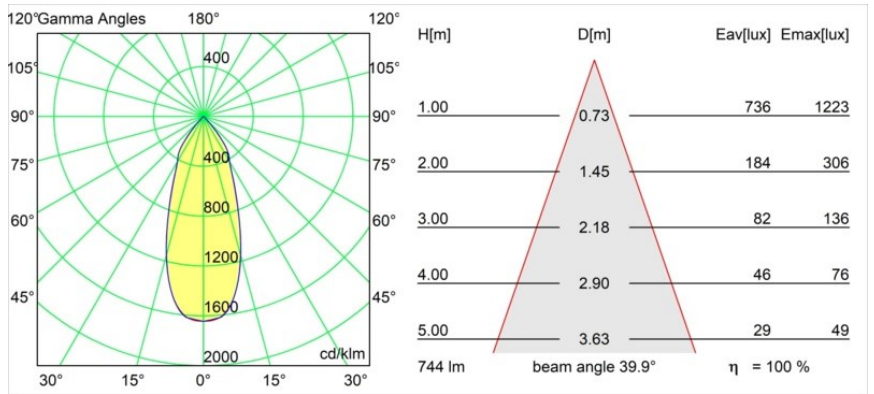

Light distribution & beam diagram