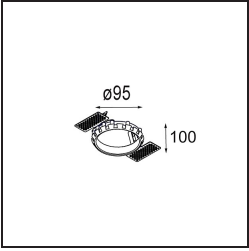

**Accessori Installazione**

- 10889830** Installation Housing 192x190x130

- 12290130** Plaster Kit 190X190 - 70 1x

**12291030** Plaster Kit 210x190 - 70 2x

**12500230** Ring Recessed 82 1x

Choose a required accessory