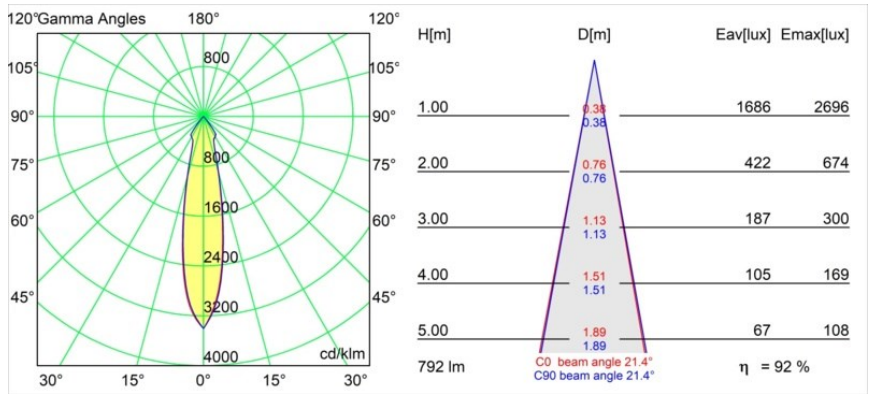

Light distribution & beam diagram