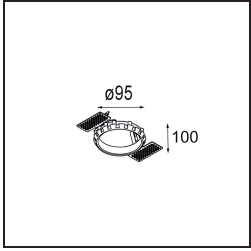

**Accessori Installazione**

- 10889830** Installation Housing 192x190x130

- 12290130** Plaster Kit 190X190 - 70 1x

**12291030** Plaster Kit 210x190 - 70 2x

**12500230** Ring Recessed 82 1x

Choose a required accessory