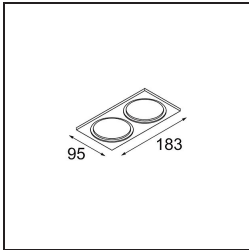

Date
Customer
Project
Type

Smart Kup Recessed 82 1x LED 2700K Medium DE Gold Matt

Specifications

Material	12471046
Light Source Type	LED
LED Type	BRIDGELUX V8G8
LED technology	LED COB
CRI	Min. 90
Colour Temperature	2700K
Lifetime	L80B20 @50,000 Hours
Lamp Included	Yes
Number of Light Sources	1
Binning (SDCM)	2
Light Direction	Down
Optic	Reflector
Measured beam angle (°)	22.0
Input Voltage	Constant Current Driver Required
Electrical Class	III
IP Rating	20
Glow wire rating (°C)	960
Indoor/Outdoor	Indoor
Application	Ceiling, Wall
Mounting	Recessed
Cut-out size (mm)	ø70
Mounting depth (mm)	100.0
Adjustability	Not Applicable
Distance to Lighted Object (m)	0,1
Primary Colour & Primary Finish	Gold, Matt
Gross weight (g)	345.0
Drive current (mA)	350 500 700
Min. forward voltage (Vf)	13,2 13,7 14,2
Max. forward voltage (Vf)	15,0 15,4 16,0
Connected load (W)	5,0 7,2 10,6
Delivered lumens (lm)	552 741 952
Efficacy (lm/W)	110 103 90
Glare rating	15 16 18
Remark	• 3500K on request

TM30 & CRI diagram

Light distribution & beam diagram

Decorative Accessories

- 12500032** Mask Smart 82 1x Black Structure
- 12500009** Mask Smart 82 1x White Structure
- 12500046** Mask Smart 82 1x Gold Matt
- 12500015** Mask Smart 82 1x Champagne Brushed
- 12500014** Mask Smart 82 1x Bronze Brushed
- 12500043** Mask Smart 82 1x Black Brushed
- 12500016** Mask Smart 82 1x Silver Bronze Brushed
- 12500045** FFD_Smart Mask 82 1x Gold Brushed