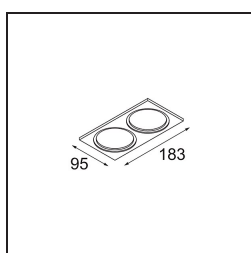

**TM30 & CRI diagram**

**Light distribution & beam diagram**

**Decorative Accessories**

- 12500032** Mask Smart 82 1x Black Structure
- 12500009** Mask Smart 82 1x White Structure
- 12500046** Mask Smart 82 1x Gold Matt
- 12500015** Mask Smart 82 1x Champagne Brushed
- 12500014** Mask Smart 82 1x Bronze Brushed
- 12500043** Mask Smart 82 1x Black Brushed
- 12500016** Mask Smart 82 1x Silver Bronze Brushed