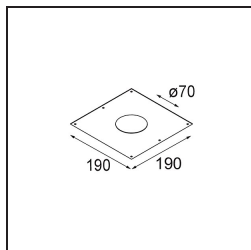

- **12290130** Plaster Kit 190X190 - 70 1x