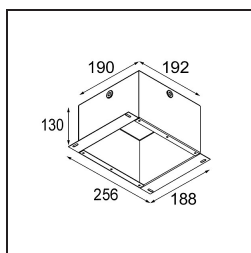

Installation Accessories

- **10889830** Installation Housing 192x190x130