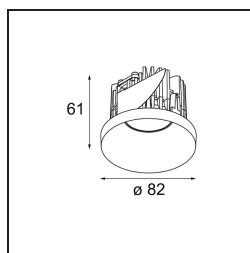

Date
Customer
Project
Type

Smart Kup Recessed 82 1x LED 2700K Medium DE Gold Matt

Specifications

Material	12471046
Light Source Type	LED
LED Type	BRIDGELUX V8G8
LED technology	LED COB
CRI	Min. 90
Colour Temperature	2700K
Lifetime	L80B20 @50,000 Hours
Lamp Included	Yes
Number of Light Sources	1
Binning (SDCM)	2
Light Direction	Down
Optic	Reflector
Measured beam angle (°)	22.0
Input Voltage	Constant Current Driver Required
Electrical Class	III
IP Rating	20
Glow wire rating (°C)	960
Indoor/Outdoor	Indoor
Application	Ceiling, Wall
Mounting	Recessed
Cut-out size (mm)	ø70
Mounting depth (mm)	100.0
Adjustability	Not Applicable
Distance to Lighted Object (m)	0,1
Primary Colour & Primary Finish	Gold, Matt
Gross weight (g)	345.0
Drive current (mA)	350 500 700
Min. forward voltage (Vf)	13,2 13,7 14,2
Max. forward voltage (Vf)	15,0 15,4 16,0
Connected load (W)	5,0 7,2 10,6
Delivered lumens (lm)	552 741 952
Efficacy (lm/W)	110 103 90
Glare rating	15 16 18
Remark	• 3500K on request