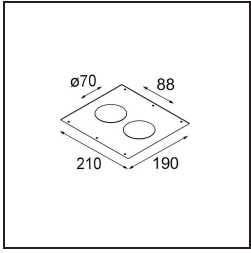

12291030 Plaster Kit 210x190 - 70 2x