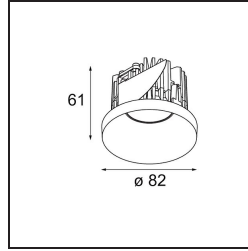

Date
Customer
Project
Type

*Smart Kup Recessed 82 1x LED 2700K Medium DE Gold Matt*

**Specifications**

Material	12471046
Light Source Type	LED
LED Type	BRIDGELUX V8G8
LED technology	LED COB
CRI	Min. 90
Colour Temperature	2700K
Lifetime	L80B20 @50,000 Hours
Lamp Included	Yes
Number of Light Sources	1
Binning (SDCM)	2
Light Direction	Down
Optic	Reflector
Measured beam angle (°)	22.0
Input Voltage	Constant Current Driver Required
Electrical Class	III
IP Rating	20
Glow wire rating (°C)	960
Indoor/Outdoor	Indoor
Application	Ceiling, Wall
Mounting	Recessed
Cut-out size (mm)	ø70
Mounting depth (mm)	100.0
Adjustability	Not Applicable
Distance to Lighted Object (m)	0,1
Primary Colour & Primary Finish	Gold, Matt
Gross weight (g)	345.0
Drive current (mA)	350      500      700
Min. forward voltage (Vf)	13,2      13,7      14,2
Max. forward voltage (Vf)	15,0      15,4      16,0
Connected load (W)	5,0      7,2      10,6
Delivered lumens (lm)	552      741      952
Efficacy (lm/W)	110      103      90
Glare rating	15      16      18
Remark	• 3500K on request