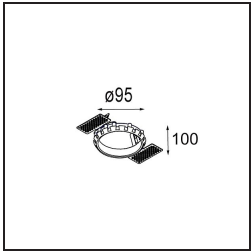

**Installation Accessories**

- 10889830** Installation Housing 192x190x130

- 12290130** Plaster Kit 190X190 - 70 1x

**12291030** Plaster Kit 210x190 - 70 2x

**12500230** Ring Recessed 82 1x

Choose a required accessory