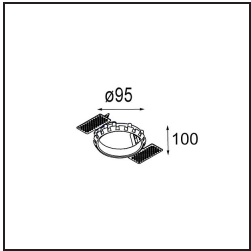

Installation Accessories

- 10889830** Installation Housing 192x190x130

- 12290130** Plaster Kit 190X190 - 70 1x

12291030 Plaster Kit 210x190 - 70 2x

12500230 Ring Recessed 82 1x

Choose a required accessory