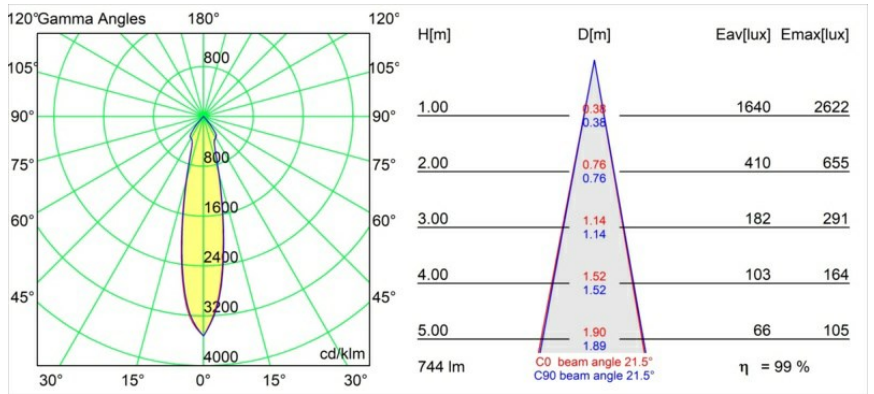

Light distribution & beam diagram