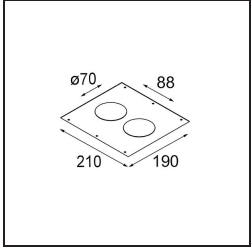

12291030 Plaster Kit 210x190 - 70 2x