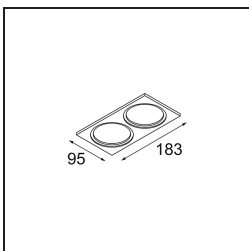

Specifications

Material	12471032
Light Source Type	LED
LED Type	BRIDGELUX V8G8
LED technology	LED COB
CRI	Min. 90
Colour Temperature	2700K
Lifetime	L80B10 @50,000 Hours
Lamp Included	Yes
Number of Light Sources	1
Binning (SDCM)	2
Light Direction	Down
Optic	Reflector
Measured beam angle (°)	21.0
Input Voltage	Constant Current Driver Required
Electrical Class	III
IP Rating	20
Glow wire rating (°C)	960
Indoor/Outdoor	Indoor
Application	Ceiling, Wall
Mounting	Recessed
Cut-out size (mm)	ø70
Mounting depth (mm)	100.0
Adjustability	Not Applicable
Distance to Lighted Object (m)	0,1
Primary Colour & Primary Finish	Black, Structure
Gross weight (g)	345.0
Drive current (mA)	350 500 700
Min. forward voltage (Vf)	13,2 13,7 14,2
Max. forward voltage (Vf)	15,0 15,4 16,0
Connected load (W)	5,0 7,2 10,6
Luminous flux per lamp (lm)	514 690 887
Efficacy (lm/W)	103 96 84
Glare rating	15 16 17
Remark	• 3500K on request

TM30 & CRI diagram

Light distribution & beam diagram

Decorative Accessories

- 12500032** Mask Smart 82 1x Black Structure
- 12500009** Mask Smart 82 1x White Structure
- 12500046** Mask Smart 82 1x Gold Matt
- 12500015** Mask Smart 82 1x Champagne Brushed
- 12500014** Mask Smart 82 1x Bronze Brushed
- 12500043** Mask Smart 82 1x Black Brushed
- 12500016** Mask Smart 82 1x Silver Bronze Brushed