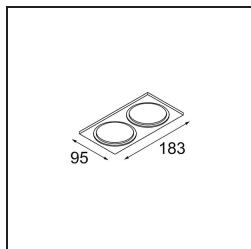

- **12500109** Mask Smart 82 2x White Structure
- **12500132** Mask Smart 82 2x Black Structure
- **12500146** Mask Smart 82 2x Gold Matt
- **12500114** Mask Smart 82 2x Bronze Brushed
- **12500116** Mask Smart 82 2x Silver Bronze Brushed
- **12500115** Mask Smart 82 2x Champagne Brushed
- **12500145** FFD_Smart Mask 82 2x Gold Brushed
- **12500143** Mask Smart 82 2x Black Brushed