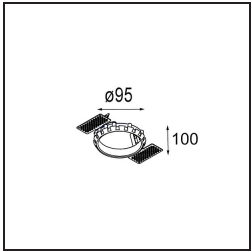

Date
Customer
Project
Type

Smart Kup Recessed 82 1x LED 2700K Medium DE Black Structure

Specifications

Material	12471032
Light Source Type	LED
LED Type	BRIDGELUX V8G8
LED technology	LED COB
CRI	Min. 90
Colour Temperature	2700K
Lifetime	L80B20 @50,000 Hours
Lamp Included	Yes
Number of Light Sources	1
Binning (SDCM)	2
Light Direction	Down
Optic	Reflector
Measured beam angle (°)	21.0
Input Voltage	Constant Current Driver Required
Electrical Class	III
IP Rating	20
Glow wire rating (°C)	960
Indoor/Outdoor	Indoor
Application	Ceiling, Wall
Mounting	Recessed
Cut-out size (mm)	ø70
Mounting depth (mm)	100.0
Adjustability	Not Applicable
Distance to Lighted Object (m)	0,1
Primary Colour & Primary Finish	Black, Structure
Gross weight (g)	345.0
Drive current (mA)	350 500 700
Min. forward voltage (Vf)	13,2 13,7 14,2
Max. forward voltage (Vf)	15,0 15,4 16,0
Connected load (W)	5,0 7,2 10,6
Delivered lumens (lm)	514 690 887
Efficacy (lm/W)	103 96 84
Glare rating	15 16 17
Remark	• 3500K on request

Installation Accessories

- 10889830** Installation Housing 192x190x130

- 12290130** Plaster Kit 190X190 - 70 1x

12291030 Plaster Kit 210x190 - 70 2x

12500230 Ring Recessed 82 1x

Choose a required accessory