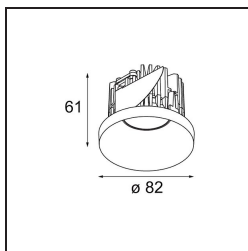

Date
Customer
Project
Type

*Smart Kup Recessed 82 1x LED 2700K Medium DE Black Structure*

**Specifications**

Material	12471032
Light Source Type	LED
LED Type	BRIDGELUX V8G8
LED technology	LED COB
CRI	Min. 90
Colour Temperature	2700K
Lifetime	L80B10 @50,000 Hours
Lamp Included	Yes
Number of Light Sources	1
Binning (SDCM)	2
Light Direction	Down
Optic	Reflector
Measured beam angle (°)	21.0
Input Voltage	Constant Current Driver Required
Electrical Class	III
IP Rating	20
Glow wire rating (°C)	960
Indoor/Outdoor	Indoor
Application	Ceiling, Wall
Mounting	Recessed
Cut-out size (mm)	ø70
Mounting depth (mm)	100.0
Adjustability	Not Applicable
Distance to Lighted Object (m)	0,1
Primary Colour & Primary Finish	Black, Structure
Gross weight (g)	345.0
Drive current (mA)	350      500      700
Min. forward voltage (Vf)	13,2      13,7      14,2
Max. forward voltage (Vf)	15,0      15,4      16,0
Connected load (W)	5,0      7,2      10,6
Delivered lumens (lm)	514      690      887
Efficacy (lm/W)	103      96      84
Glare rating	15      16      17
Remark	• 3500K on request