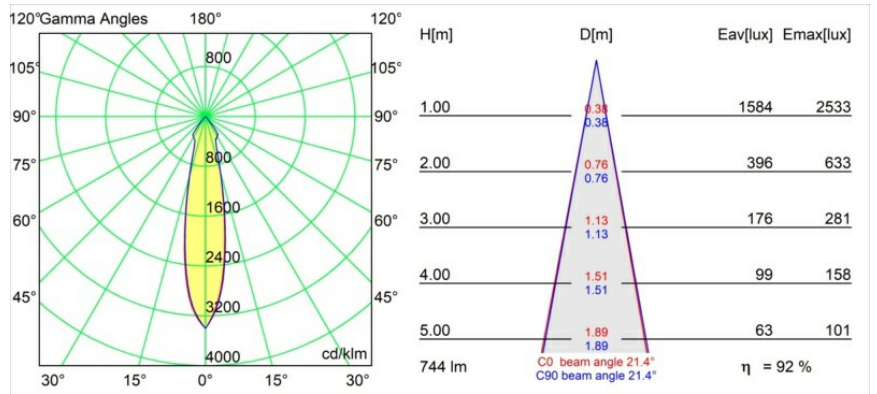

Light distribution & beam diagram