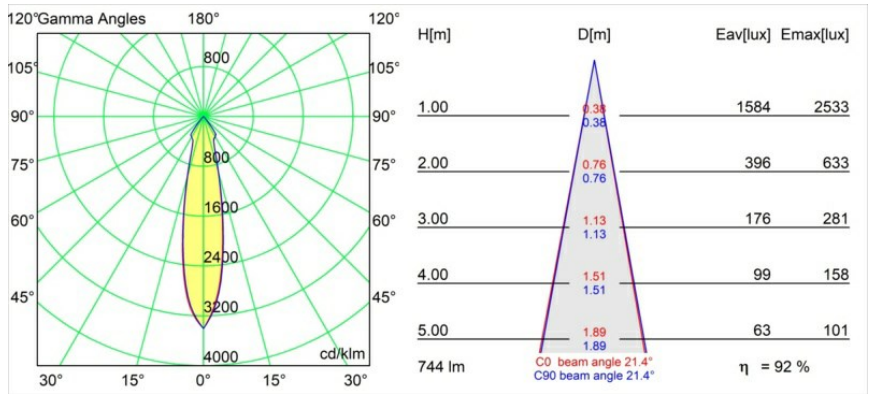

Light distribution & beam diagram