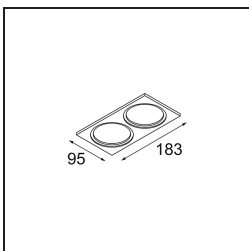

**Specifications**

Material	12471032
Light Source Type	LED
LED Type	BRIDGELUX V8G8
LED technology	LED COB
CRI	Min. 90
Colour Temperature	2700K
Lifetime	L80B10 @50,000 Hours
Lamp Included	Yes
Number of Light Sources	1
Binning (SDCM)	2
Light Direction	Down
Optic	Reflector
Measured beam angle (°)	21.0
Input Voltage	Constant Current Driver Required
Electrical Class	III
IP Rating	20
Glow wire rating (°C)	960
Indoor/Outdoor	Indoor
Application	Ceiling, Wall
Mounting	Recessed
Cut-out size (mm)	ø70
Mounting depth (mm)	100.0
Adjustability	Not Applicable
Distance to Lighted Object (m)	0,1
Primary Colour & Primary Finish	Black, Structure
Gross weight (g)	345.0
Drive current (mA)	350      500      700
Min. forward voltage (Vf)	13,2      13,7      14,2
Max. forward voltage (Vf)	15,0      15,4      16,0
Connected load (W)	5,0      7,2      10,6
Luminous flux per lamp (lm)	514      690      887
Efficacy (lm/W)	103      96      84
Glare rating	15      16      17
Remark	• 3500K on request

**TM30 & CRI diagram**

**Light distribution & beam diagram**

Diagrams

**Decorative Accessories**

- 12500032** Mask Smart 82 1x Black Structure
- 12500009** Mask Smart 82 1x White Structure
- 12500046** Mask Smart 82 1x Gold Matt
- 12500015** Mask Smart 82 1x Champagne Brushed
- 12500014** Mask Smart 82 1x Bronze Brushed
- 12500043** Mask Smart 82 1x Black Brushed
- 12500016** Mask Smart 82 1x Silver Bronze Brushed