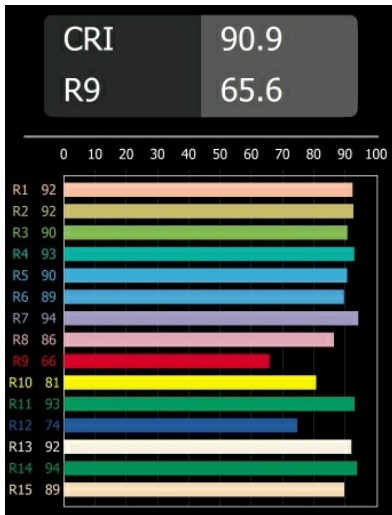

Date
Customer
Project
Type

*Smart Kup Recessed 82 1x LED 2700K Medium DE Black Structure*

**Specifications**

Material	12471032
Light Source Type	LED
LED Type	BRIDGELUX V8G8
LED technology	LED COB
CRI	Min. 90
Colour Temperature	2700K
Lifetime	L80B10 @50,000 Hours
Lamp Included	Yes
Number of Light Sources	1
Binning (SDCM)	2
Light Direction	Down
Optic	Reflector
Measured beam angle (°)	21.0
Input Voltage	Constant Current Driver Required
Electrical Class	III
IP Rating	20
Glow wire rating (°C)	960
Indoor/Outdoor	Indoor
Application	Ceiling, Wall
Mounting	Recessed
Cut-out size (mm)	ø70
Mounting depth (mm)	100.0
Adjustability	Not Applicable
Distance to Lighted Object (m)	0,1
Primary Colour & Primary Finish	Black, Structure
Gross weight (g)	345.0
Drive current (mA)	350      500      700
Min. forward voltage (Vf)	13,2      13,7      14,2
Max. forward voltage (Vf)	15,0      15,4      16,0
Connected load (W)	5,0      7,2      10,6
Delivered lumens (lm)	514      690      887
Efficacy (lm/W)	103      96      84
Glare rating	15      16      17
Remark	• 3500K on request

**TM30 & CRI diagram**

**Light distribution & beam diagram**