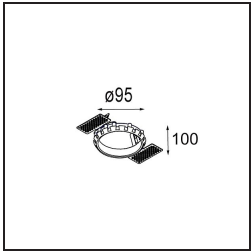

Date
Customer
Project
Type

*Smart Kup Recessed 82 1x LED 2700K Medium DE Black Structure*

**Specifications**

Material	12471032
Light Source Type	LED
LED Type	BRIDGELUX V8G8
LED technology	LED COB
CRI	Min. 90
Colour Temperature	2700K
Lifetime	L80B20 @50,000 Hours
Lamp Included	Yes
Number of Light Sources	1
Binning (SDCM)	2
Light Direction	Down
Optic	Reflector
Measured beam angle (°)	21.0
Input Voltage	Constant Current Driver Required
Electrical Class	III
IP Rating	20
Glow wire rating (°C)	960
Indoor/Outdoor	Indoor
Application	Ceiling, Wall
Mounting	Recessed
Cut-out size (mm)	ø70
Mounting depth (mm)	100.0
Adjustability	Not Applicable
Distance to Lighted Object (m)	0,1
Primary Colour & Primary Finish	Black, Structure
Gross weight (g)	345.0
Drive current (mA)	350      500      700
Min. forward voltage (Vf)	13,2      13,7      14,2
Max. forward voltage (Vf)	15,0      15,4      16,0
Connected load (W)	5,0      7,2      10,6
Delivered lumens (lm)	514      690      887
Efficacy (lm/W)	103      96      84
Glare rating	15      16      17
Remark	• 3500K on request

**Installation Accessories**

- 10889830** Installation Housing 192x190x130

- 12290130** Plaster Kit 190X190 - 70 1x

**12291030** Plaster Kit 210x190 - 70 2x

**12500230** Ring Recessed 82 1x

Choose a required accessory