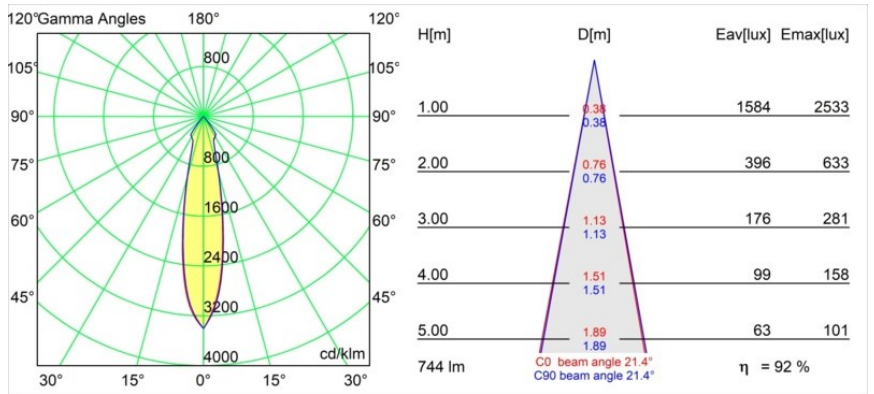

Light distribution & beam diagram