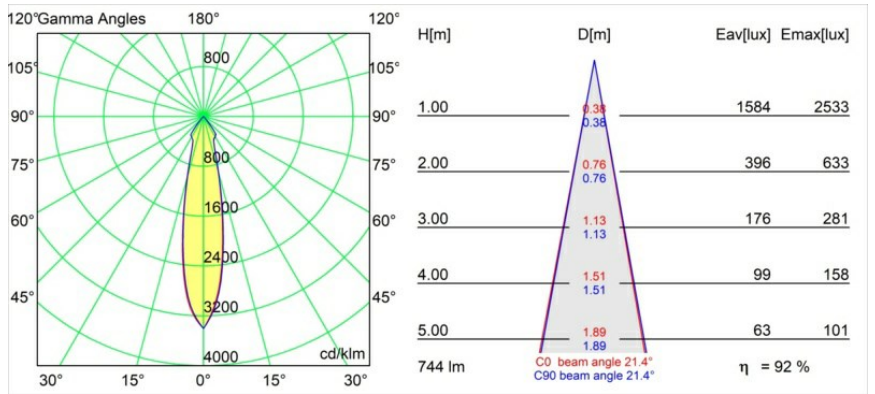

Date
Customer
Project
Type

*Smart Kup Recessed 82 1x LED 2700K Medium DE Black Structure*

**Specifications**

Material	12471032
Light Source Type	LED
LED Type	BRIDGELUX V8G8
LED technology	LED COB
CRI	Min. 90
Colour Temperature	2700K
Lifetime	L80B10 @50,000 Hours
Lamp Included	Yes
Number of Light Sources	1
Binning (SDCM)	2
Light Direction	Down
Optic	Reflector
Measured beam angle (°)	21.0
Input Voltage	Constant Current Driver Required
Electrical Class	III
IP Rating	20
Glow wire rating (°C)	960
Indoor/Outdoor	Indoor
Application	Ceiling, Wall
Mounting	Recessed
Cut-out size (mm)	ø70
Mounting depth (mm)	100.0
Adjustability	Not Applicable
Distance to Lighted Object (m)	0,1
Primary Colour & Primary Finish	Black, Structure
Gross weight (g)	345.0
Drive current (mA)	350      500      700
Min. forward voltage (Vf)	13,2      13,7      14,2
Max. forward voltage (Vf)	15,0      15,4      16,0
Connected load (W)	5,0      7,2      10,6
Delivered lumens (lm)	514      690      887
Efficacy (lm/W)	103      96      84
Glare rating	15      16      17
Remark	• 3500K on request

**TM30 & CRI diagram**

**Light distribution & beam diagram**