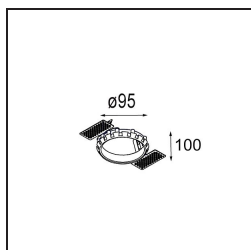

Date
Customer
Project
Type

*Smart Kup Recessed 82 1x LED 2700K Medium DE Black Structure*

**Specifications**

Material	12471032
Light Source Type	LED
LED Type	BRIDGELUX V8G8
LED technology	LED COB
CRI	Min. 90
Colour Temperature	2700K
Lifetime	L80B10 @50,000 Hours
Lamp Included	Yes
Number of Light Sources	1
Binning (SDCM)	2
Light Direction	Down
Optic	Reflector
Measured beam angle (°)	21.0
Input Voltage	Constant Current Driver Required
Electrical Class	III
IP Rating	20
Glow wire rating (°C)	960
Indoor/Outdoor	Indoor
Application	Ceiling, Wall
Mounting	Recessed
Cut-out size (mm)	ø70
Mounting depth (mm)	100.0
Adjustability	Not Applicable
Distance to Lighted Object (m)	0,1
Primary Colour & Primary Finish	Black, Structure
Gross weight (g)	345.0
Drive current (mA)	350      500      700
Min. forward voltage (Vf)	13,2      13,7      14,2
Max. forward voltage (Vf)	15,0      15,4      16,0
Connected load (W)	5,0      7,2      10,6
Delivered lumens (lm)	514      690      887
Efficacy (lm/W)	103      96      84
Glare rating	15      16      17
Remark	• 3500K on request

### Installation Accessories

- 10889830** Installation Housing 192x190x130

- 12290130** Plaster Kit 190X190 - 70 1x

**12291030** Plaster Kit 210x190 - 70 2x

**12500230** Ring Recessed 82 1x

Choose a required accessory