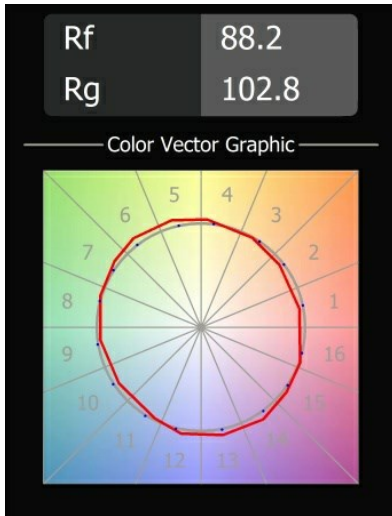

Date
Customer
Project
Type

*Smart Kup Recessed 82 1x LED 2700K Medium DE Black Structure*

**Specifications**

Material	12471032
Light Source Type	LED
LED Type	BRIDGELUX V8G8
LED technology	LED COB
CRI	Min. 90
Colour Temperature	2700K
Lifetime	L80B10 @50,000 Hours
Lamp Included	Yes
Number of Light Sources	1
Binning (SDCM)	2
Light Direction	Down
Optic	Reflector
Measured beam angle (°)	21.0
Input Voltage	Constant Current Driver Required
Electrical Class	III
IP Rating	20
Glow wire rating (°C)	960
Indoor/Outdoor	Indoor
Application	Ceiling, Wall
Mounting	Recessed
Cut-out size (mm)	ø70
Mounting depth (mm)	100.0
Adjustability	Not Applicable
Distance to Lighted Object (m)	0,1
Primary Colour & Primary Finish	Black, Structure
Gross weight (g)	345.0
Drive current (mA)	350      500      700
Min. forward voltage (Vf)	13,2      13,7      14,2
Max. forward voltage (Vf)	15,0      15,4      16,0
Connected load (W)	5,0      7,2      10,6
Delivered lumens (lm)	514      690      887
Efficacy (lm/W)	103      96      84
Glare rating	15      16      17
Remark	• 3500K on request

**TM30 & CRI diagram**

**Light distribution & beam diagram**