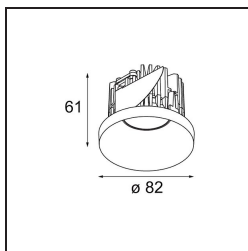

Date
Customer
Project
Type

*Smart Kup Recessed 82 1x LED 2700K Medium DE Black Structure*

**Specifications**

Material	12471032
Light Source Type	LED
LED Type	BRIDGELUX V8G8
LED technology	LED COB
CRI	Min. 90
Colour Temperature	2700K
Lifetime	L80B20 @50,000 Hours
Lamp Included	Yes
Number of Light Sources	1
Binning (SDCM)	2
Light Direction	Down
Optic	Reflector
Measured beam angle (°)	21.0
Input Voltage	Constant Current Driver Required
Electrical Class	III
IP Rating	20
Glow wire rating (°C)	960
Indoor/Outdoor	Indoor
Application	Ceiling, Wall
Mounting	Recessed
Cut-out size (mm)	ø70
Mounting depth (mm)	100.0
Adjustability	Not Applicable
Distance to Lighted Object (m)	0,1
Primary Colour & Primary Finish	Black, Structure
Gross weight (g)	345.0
Drive current (mA)	350      500      700
Min. forward voltage (Vf)	13,2      13,7      14,2
Max. forward voltage (Vf)	15,0      15,4      16,0
Connected load (W)	5,0      7,2      10,6
Delivered lumens (lm)	514      690      887
Efficacy (lm/W)	103      96      84
Glare rating	15      16      17
Remark	• 3500K on request