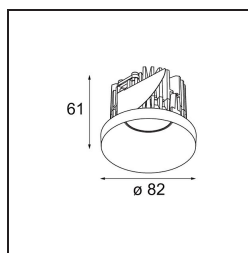

Date
Customer
Project
Type

Smart Kup Recessed 82 1x LED 2700K Medium DE Black Structure

Specifications

Material	12471032
Light Source Type	LED
LED Type	BRIDGELUX V8G8
LED technology	LED COB
CRI	Min. 90
Colour Temperature	2700K
Lifetime	L80B20 @50,000 Hours
Lamp Included	Yes
Number of Light Sources	1
Binning (SDCM)	2
Light Direction	Down
Optic	Reflector
Measured beam angle (°)	21.0
Input Voltage	Constant Current Driver Required
Electrical Class	III
IP Rating	20
Glow wire rating (°C)	960
Indoor/Outdoor	Indoor
Application	Ceiling, Wall
Mounting	Recessed
Cut-out size (mm)	ø70
Mounting depth (mm)	100.0
Adjustability	Not Applicable
Distance to Lighted Object (m)	0,1
Primary Colour & Primary Finish	Black, Structure
Gross weight (g)	345.0
Drive current (mA)	350 500 700
Min. forward voltage (Vf)	13,2 13,7 14,2
Max. forward voltage (Vf)	15,0 15,4 16,0
Connected load (W)	5,0 7,2 10,6
Delivered lumens (lm)	514 690 887
Efficacy (lm/W)	103 96 84
Glare rating	15 16 17
Remark	• 3500K on request