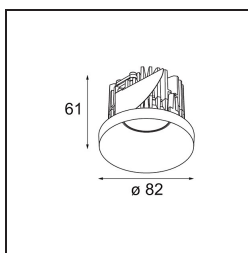

**Specifications**

Material	12471032
Light Source Type	LED
LED Type	BRIDGELUX V8G8
LED technology	LED COB
CRI	Min. 90
Colour Temperature	2700K
Lifetime	L80B10 @50,000 Hours
Lamp Included	Yes
Number of Light Sources	1
Binning (SDCM)	2
Light Direction	Down
Optic	Reflector
Measured beam angle (°)	21.0
Input Voltage	Constant Current Driver Required
Electrical Class	III
IP Rating	20
Glow wire rating (°C)	960
Indoor/Outdoor	Indoor
Application	Ceiling, Wall
Mounting	Recessed
Cut-out size (mm)	ø70
Mounting depth (mm)	100.0
Adjustability	Not Applicable
Distance to Lighted Object (m)	0,1
Primary Colour & Primary Finish	Black, Structure
Gross weight (g)	345.0
Drive current (mA)	350      500      700
Min. forward voltage (Vf)	13,2      13,7      14,2
Max. forward voltage (Vf)	15,0      15,4      16,0
Connected load (W)	5,0      7,2      10,6
Luminous flux per lamp (lm)	514      690      887
Efficacy (lm/W)	103      96      84
Glare rating	15      16      17
Remark	• 3500K on request