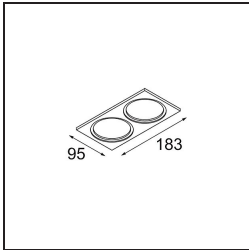

Date
Customer
Project
Type

Smart Kup Recessed 82 1x LED 2700K Medium DE Black Structure

Specifications

Material	12471032
Light Source Type	LED
LED Type	BRIDGELUX V8G8
LED technology	LED COB
CRI	Min. 90
Colour Temperature	2700K
Lifetime	L80B20 @50,000 Hours
Lamp Included	Yes
Number of Light Sources	1
Binning (SDCM)	2
Light Direction	Down
Optic	Reflector
Measured beam angle (°)	21.0
Input Voltage	Constant Current Driver Required
Electrical Class	III
IP Rating	20
Glow wire rating (°C)	960
Indoor/Outdoor	Indoor
Application	Ceiling, Wall
Mounting	Recessed
Cut-out size (mm)	ø70
Mounting depth (mm)	100.0
Adjustability	Not Applicable
Distance to Lighted Object (m)	0,1
Primary Colour & Primary Finish	Black, Structure
Gross weight (g)	345.0
Drive current (mA)	350 500 700
Min. forward voltage (Vf)	13,2 13,7 14,2
Max. forward voltage (Vf)	15,0 15,4 16,0
Connected load (W)	5,0 7,2 10,6
Delivered lumens (lm)	514 690 887
Efficacy (lm/W)	103 96 84
Glare rating	15 16 17
Remark	• 3500K on request

TM30 & CRI diagram

Light distribution & beam diagram

Decorative Accessories

- 12500032** Mask Smart 82 1x Black Structure
- 12500009** Mask Smart 82 1x White Structure
- 12500046** Mask Smart 82 1x Gold Matt
- 12500015** Mask Smart 82 1x Champagne Brushed
- 12500014** Mask Smart 82 1x Bronze Brushed
- 12500043** Mask Smart 82 1x Black Brushed
- 12500016** Mask Smart 82 1x Silver Bronze Brushed
- 12500045** FFD_Smart Mask 82 1x Gold Brushed