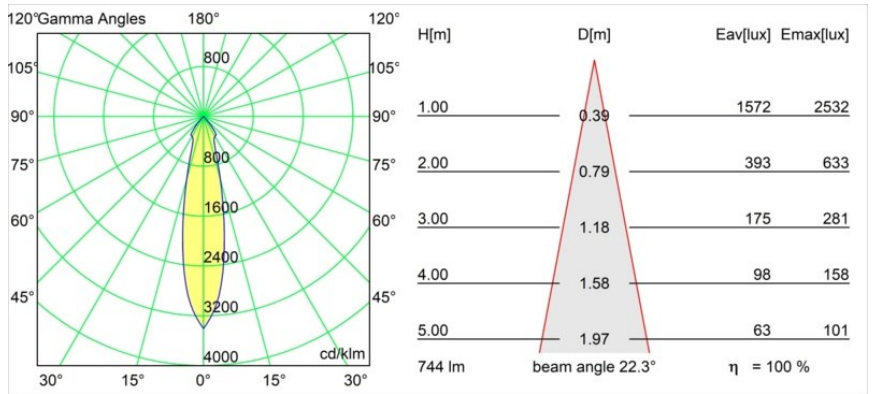

Light distribution & beam diagram