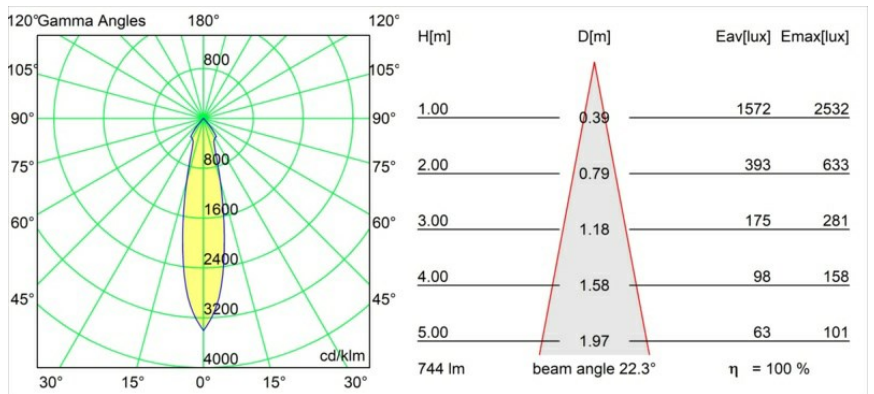

Light distribution & beam diagram