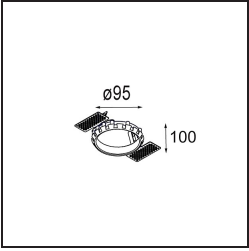

**Specifications**

Material	12471009
Light Source Type	LED
LED Type	BRIDGELUX V8G8
LED technology	LED COB
CRI	Min. 90
Colour Temperature	2700K
Lifetime	L80B10 @50,000 Hours
Lamp Included	Yes
Number of Light Sources	1
Binning (SDCM)	2
Light Direction	Down
Optic	Reflector
Measured beam angle (°)	22.0
Input Voltage	Constant Current Driver Required
Electrical Class	III
IP Rating	20
Glow wire rating (°C)	960
Indoor/Outdoor	Indoor
Application	Ceiling, Wall
Mounting	Recessed
Cut-out size (mm)	ø70
Mounting depth (mm)	100.0
Adjustability	Not Applicable
Distance to Lighted Object (m)	0,1
Primary Colour & Primary Finish	White, Structure
Gross weight (g)	345.0
Drive current (mA)	350      500      700
Min. forward voltage (Vf)	13.2      13.7      14.2
Max. forward voltage (Vf)	15.0      15.4      16.0
Connected load (W)	5.0      7.2      10.6
Luminous flux per lamp (lm)	554      744      956
Efficacy (lm/W)	111      103      90
Glare rating	16      17      19
Remark	• 3500K on request

**Installation Accessories**

- 10889830** Installation Housing 192x190x130

- 12290130** Plaster Kit 190X190 - 70 1x

**12291030** Plaster Kit 210x190 - 70 2x

**12500230** Ring Recessed 82 1x

Choose a required accessory