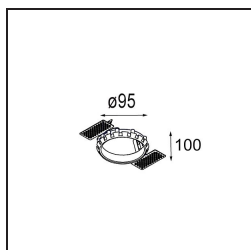

Date
Customer
Project
Type

Smart Kup Recessed 82 1x LED 2700K Medium DE White Structure

Specifications

Material	12471009
Light Source Type	LED
LED Type	BRIDGELUX V8G8
LED technology	LED COB
CRI	Min. 90
Colour Temperature	2700K
Lifetime	L80B10 @50,000 Hours
Lamp Included	Yes
Number of Light Sources	1
Binning (SDCM)	2
Light Direction	Down
Optic	Reflector
Measured beam angle (°)	22.0
Input Voltage	Constant Current Driver Required
Electrical Class	III
IP Rating	20
Glow wire rating (°C)	960
Indoor/Outdoor	Indoor
Application	Ceiling, Wall
Mounting	Recessed
Cut-out size (mm)	ø70
Mounting depth (mm)	100.0
Adjustability	Not Applicable
Distance to Lighted Object (m)	0,1
Primary Colour & Primary Finish	White, Structure
Gross weight (g)	345.0
Drive current (mA)	350 500 700
Min. forward voltage (Vf)	13,2 13,7 14,2
Max. forward voltage (Vf)	15,0 15,4 16,0
Connected load (W)	5,0 7,2 10,6
Delivered lumens (lm)	554 744 956
Efficacy (lm/W)	111 103 90
Glare rating	16 17 19
Remark	• 3500K on request

Installation Accessories

- 10889830** Installation Housing 192x190x130

- 12290130** Plaster Kit 190X190 - 70 1x

12291030 Plaster Kit 210x190 - 70 2x

12500230 Ring Recessed 82 1x

Choose a required accessory