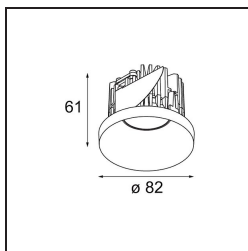

Date
Customer
Project
Type

Smart Kup Recessed 82 1x LED 2700K Medium DE White Structure

Specifications

Material	12471009
Light Source Type	LED
LED Type	BRIDGELUX V8G8
LED technology	LED COB
CRI	Min. 90
Colour Temperature	2700K
Lifetime	L80B20 @50,000 Hours
Lamp Included	Yes
Number of Light Sources	1
Binning (SDCM)	2
Light Direction	Down
Optic	Reflector
Measured beam angle (°)	22.0
Input Voltage	Constant Current Driver Required
Electrical Class	III
IP Rating	20
Glow wire rating (°C)	960
Indoor/Outdoor	Indoor
Application	Ceiling, Wall
Mounting	Recessed
Cut-out size (mm)	ø70
Mounting depth (mm)	100.0
Adjustability	Not Applicable
Distance to Lighted Object (m)	0,1
Primary Colour & Primary Finish	White, Structure
Gross weight (g)	345.0
Drive current (mA)	350 500 700
Min. forward voltage (Vf)	13,2 13,7 14,2
Max. forward voltage (Vf)	15,0 15,4 16,0
Connected load (W)	5,0 7,2 10,6
Delivered lumens (lm)	554 744 956
Efficacy (lm/W)	111 103 90
Glare rating	16 17 19
Remark	• 3500K on request