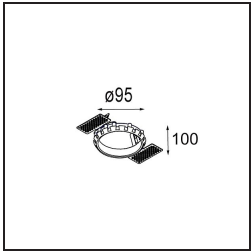

Date
Customer
Project
Type

Smart Kup Recessed 82 1x LED 2700K Medium DE White Structure

Specifications

Material	12471009
Light Source Type	LED
LED Type	BRIDGELUX V8G8
LED technology	LED COB
CRI	Min. 90
Colour Temperature	2700K
Lifetime	L80B20 @50,000 Hours
Lamp Included	Yes
Number of Light Sources	1
Binning (SDCM)	2
Light Direction	Down
Optic	Reflector
Measured beam angle (°)	22.0
Input Voltage	Constant Current Driver Required
Electrical Class	III
IP Rating	20
Glow wire rating (°C)	960
Indoor/Outdoor	Indoor
Application	Ceiling, Wall
Mounting	Recessed
Cut-out size (mm)	ø70
Mounting depth (mm)	100.0
Adjustability	Not Applicable
Distance to Lighted Object (m)	0,1
Primary Colour & Primary Finish	White, Structure
Gross weight (g)	345.0
Drive current (mA)	350 500 700
Min. forward voltage (Vf)	13,2 13,7 14,2
Max. forward voltage (Vf)	15,0 15,4 16,0
Connected load (W)	5,0 7,2 10,6
Delivered lumens (lm)	554 744 956
Efficacy (lm/W)	111 103 90
Glare rating	16 17 19
Remark	• 3500K on request

Installation Accessories

- 10889830** Installation Housing 192x190x130

- 12290130** Plaster Kit 190X190 - 70 1x

12291030 Plaster Kit 210x190 - 70 2x

12500230 Ring Recessed 82 1x

Choose a required accessory