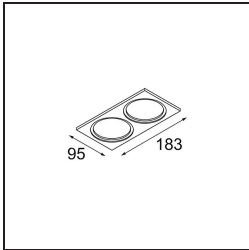

Date
Customer
Project
Type

Smart Kup Recessed 82 1x LED 2700K Medium DE White Structure

Specifications

Material	12471009
Light Source Type	LED
LED Type	BRIDGELUX V8G8
LED technology	LED COB
CRI	Min. 90
Colour Temperature	2700K
Lifetime	L80B10 @50,000 Hours
Lamp Included	Yes
Number of Light Sources	1
Binning (SDCM)	2
Light Direction	Down
Optic	Reflector
Measured beam angle (°)	22.0
Input Voltage	Constant Current Driver Required
Electrical Class	III
IP Rating	20
Glow wire rating (°C)	960
Indoor/Outdoor	Indoor
Application	Ceiling, Wall
Mounting	Recessed
Cut-out size (mm)	ø70
Mounting depth (mm)	100.0
Adjustability	Not Applicable
Distance to Lighted Object (m)	0,1
Primary Colour & Primary Finish	White, Structure
Gross weight (g)	345.0
Drive current (mA)	350 500 700
Min. forward voltage (Vf)	13,2 13,7 14,2
Max. forward voltage (Vf)	15,0 15,4 16,0
Connected load (W)	5,0 7,2 10,6
Delivered lumens (lm)	554 744 956
Efficacy (lm/W)	111 103 90
Glare rating	16 17 19
Remark	• 3500K on request

TM30 & CRI diagram

Light distribution & beam diagram

Decorative Accessories

- 12500032** Mask Smart 82 1x Black Structure
- 12500009** Mask Smart 82 1x White Structure
- 12500046** Mask Smart 82 1x Gold Matt
- 12500015** Mask Smart 82 1x Champagne Brushed
- 12500014** Mask Smart 82 1x Bronze Brushed
- 12500043** Mask Smart 82 1x Black Brushed
- 12500016** Mask Smart 82 1x Silver Bronze Brushed
- 12500045** FFD_Smart Mask 82 1x Gold Brushed