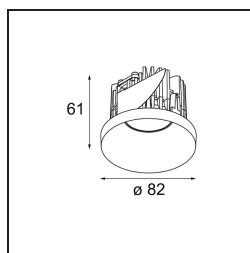

Date
Customer
Project
Type

Smart Kup Recessed 82 1x LED 2700K Medium DE White Structure

Specifications

Material	12471009
Light Source Type	LED
LED Type	BRIDGELUX V8G8
LED technology	LED COB
CRI	Min. 90
Colour Temperature	2700K
Lifetime	L80B10 @50,000 Hours
Lamp Included	Yes
Number of Light Sources	1
Binning (SDCM)	2
Light Direction	Down
Optic	Reflector
Measured beam angle (°)	22.0
Input Voltage	Constant Current Driver Required
Electrical Class	III
IP Rating	20
Glow wire rating (°C)	960
Indoor/Outdoor	Indoor
Application	Ceiling, Wall
Mounting	Recessed
Cut-out size (mm)	ø70
Mounting depth (mm)	100.0
Adjustability	Not Applicable
Distance to Lighted Object (m)	0,1
Primary Colour & Primary Finish	White, Structure
Gross weight (g)	345.0
Drive current (mA)	350 500 700
Min. forward voltage (Vf)	13,2 13,7 14,2
Max. forward voltage (Vf)	15,0 15,4 16,0
Connected load (W)	5,0 7,2 10,6
Delivered lumens (lm)	554 744 956
Efficacy (lm/W)	111 103 90
Glare rating	16 17 19
Remark	• 3500K on request