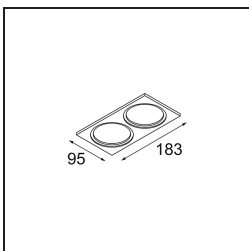

**Specifications**

Material	12471009
Light Source Type	LED
LED Type	BRIDGELUX V8G8
LED technology	LED COB
CRI	Min. 90
Colour Temperature	2700K
Lifetime	L80B10 @50,000 Hours
Lamp Included	Yes
Number of Light Sources	1
Binning (SDCM)	2
Light Direction	Down
Optic	Reflector
Measured beam angle (°)	22.0
Input Voltage	Constant Current Driver Required
Electrical Class	III
IP Rating	20
Glow wire rating (°C)	960
Indoor/Outdoor	Indoor
Application	Ceiling, Wall
Mounting	Recessed
Cut-out size (mm)	ø70
Mounting depth (mm)	100.0
Adjustability	Not Applicable
Distance to Lighted Object (m)	0,1
Primary Colour & Primary Finish	White, Structure
Gross weight (g)	345.0
Drive current (mA)	350      500      700
Min. forward voltage (Vf)	13.2      13.7      14.2
Max. forward voltage (Vf)	15.0      15.4      16.0
Connected load (W)	5.0      7.2      10.6
Luminous flux per lamp (lm)	554      744      956
Efficacy (lm/W)	111      103      90
Glare rating	16      17      19
Remark	• 3500K on request

**TM30 & CRI diagram**

**Light distribution & beam diagram**

**Decorative Accessories**

- 12500032** Mask Smart 82 1x Black Structure
- 12500009** Mask Smart 82 1x White Structure
- 12500046** Mask Smart 82 1x Gold Matt
- 12500015** Mask Smart 82 1x Champagne Brushed
- 12500014** Mask Smart 82 1x Bronze Brushed
- 12500043** Mask Smart 82 1x Black Brushed
- 12500016** Mask Smart 82 1x Silver Bronze Brushed