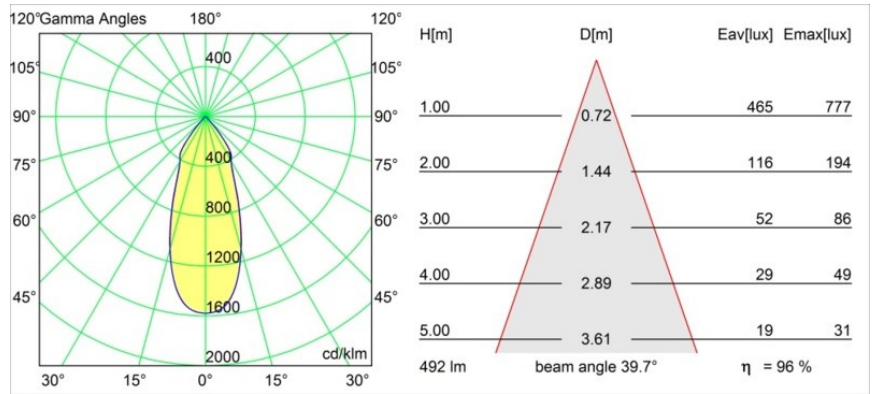

Light distribution & beam diagram