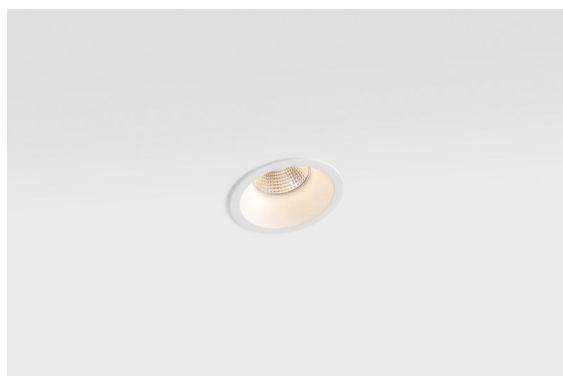

Date
Customer
Project
Type

Smart Lotis Recessed 82 1x LED 1800-3000K WD Flood DE White Structure

Specifications

Material	12443209
Light Source Type	LED
LED Type	BRIDGELUX WARMDIM 6W
LED technology	LED COB
CRI	Min. 95
Colour Temperature	1800-3000K (Warm Dim)
Lifetime	L80B10 @50,000 Hours
Lamp Included	Yes
Number of Light Sources	1
Binning (SDCM)	3
Light Direction	Down
Optic	Reflector
Measured beam angle (°)	40.0
Input Voltage	Constant Current Driver Required
Electrical Class	III
IP Rating	20
Glow wire rating (°C)	960
Indoor/Outdoor	Indoor
Application	Ceiling, Wall
Mounting	Recessed
Cut-out size (mm)	ø70
Mounting depth (mm)	100.0
Adjustability	Not Applicable
Distance to Lighted Object (m)	0,1
Primary Colour & Primary Finish	White, Structure
Gross weight (g)	220.0
Drive current (mA)	350
Min. forward voltage (Vf)	15,5
Max. forward voltage (Vf)	18,5
Connected load (W)	6,0
Luminous flux per lamp (lm)	476
Efficacy (lm/W)	79
Glare rating	17
Remark	• 3500K on request

The 3 original designs, Smart Kup, Lotis and Cake still manage to steal the hearts of interior designers. And this goes for the entire Smart family. Smart's accessibility and extreme versatility are arguably fit for any expression. Mix and match accent lighting, up and downlight, fixed or adjustable, a mosaic of shapes, sizes, colours and mounting options, and create a playful installation.

TM30 & CRI diagram

Light distribution & beam diagram

Decorative Accessories

- 12500032** Mask Smart 82 1x Black Structure
- 12500009** Mask Smart 82 1x White Structure
- 12500046** Mask Smart 82 1x Gold Matt
- 12500015** Mask Smart 82 1x Champagne Brushed
- 12500014** Mask Smart 82 1x Bronze Brushed
- 12500043** Mask Smart 82 1x Black Brushed
- 12500016** Mask Smart 82 1x Silver Bronze Brushed