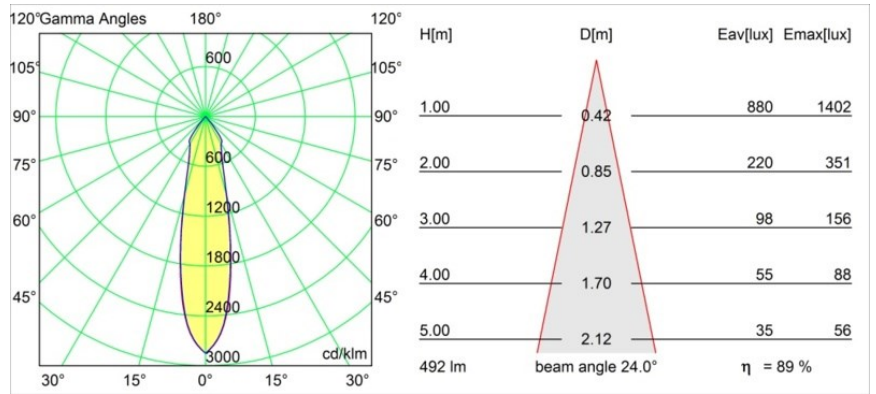

Light distribution & beam diagram