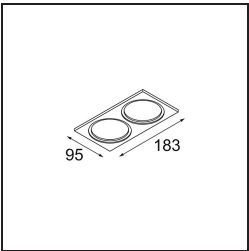

Specifications

Material	12443109
Light Source Type	LED
LED Type	BRIDGELUX WARMDIM 6W
LED technology	LED COB
CRI	Min. 95
Colour Temperature	1800-3000K (Warm Dim)
Lifetime	L80B10 @50,000 Hours
Lamp Included	Yes
Number of Light Sources	1
Binning (SDCM)	3
Light Direction	Down
Optic	Reflector
Measured beam angle (°)	24.0
Input Voltage	Constant Current Driver Required
Electrical Class	III
IP Rating	20
Glow wire rating (°C)	960
Indoor/Outdoor	Indoor
Application	Ceiling, Wall
Mounting	Recessed
Cut-out size (mm)	ø70
Mounting depth (mm)	100.0
Adjustability	Not Applicable
Distance to Lighted Object (m)	0,1
Primary Colour & Primary Finish	White, Structure
Gross weight (g)	220.0
Drive current (mA)	350
Min. forward voltage (Vf)	15,5
Max. forward voltage (Vf)	18,5
Connected load (W)	6,0
Luminous flux per lamp (lm)	485
Efficacy (lm/W)	80
Glare rating	17
Remark	• 3500K on request

TM30 & CRI diagram

Light distribution & beam diagram

Diagrams

Decorative Accessories

- 12500032** Mask Smart 82 1x Black Structure
- 12500009** Mask Smart 82 1x White Structure
- 12500046** Mask Smart 82 1x Gold Matt
- 12500015** Mask Smart 82 1x Champagne Brushed
- 12500014** Mask Smart 82 1x Bronze Brushed
- 12500043** Mask Smart 82 1x Black Brushed
- 12500016** Mask Smart 82 1x Silver Bronze Brushed