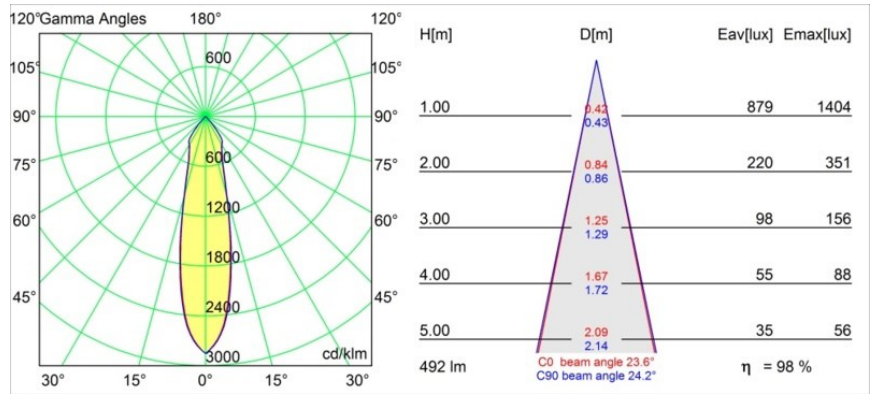

Light distribution & beam diagram