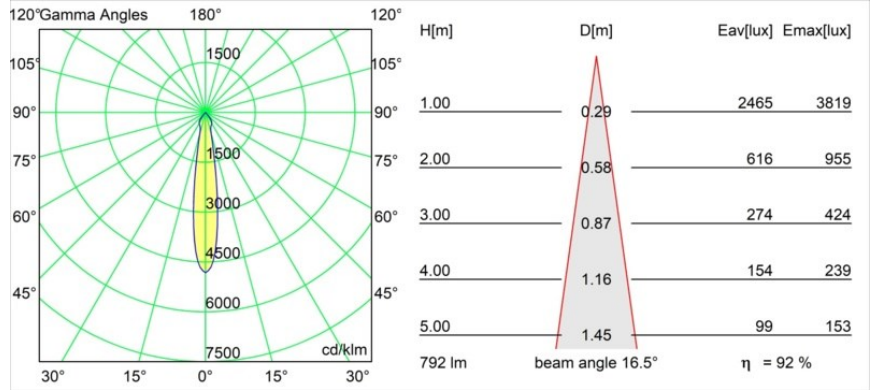

Light distribution & beam diagram