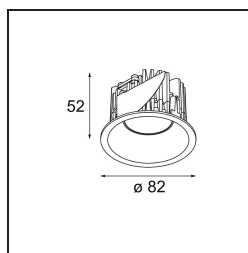

Specifications

Material	12442846
Light Source Type	LED
LED Type	BRIDGELUX V8G8
LED technology	LED COB
CRI	Min. 90
Colour Temperature	4000K
Lifetime	L80B10 @50,000 Hours
Lamp Included	Yes
Number of Light Sources	1
Binning (SDCM)	2
Light Direction	Down
Optic	Reflector
Measured beam angle (°)	17.0
Input Voltage	Constant Current Driver Required
Electrical Class	III
IP Rating	55
Glow wire rating (°C)	960
Indoor/Outdoor	Indoor
Application	Ceiling, Wall
Mounting	Recessed
Cut-out size (mm)	ø70
Mounting depth (mm)	100.0
Adjustability	Not Applicable
Distance to Lighted Object (m)	0,1
Primary Colour & Primary Finish	Gold, Matt
Gross weight (g)	220.0
Drive current (mA)	350 500 700
Min. forward voltage (Vf)	13.2 13.7 14.2
Max. forward voltage (Vf)	15.0 15.4 16.0
Connected load (W)	5.0 7.2 10.6
Luminous flux per lamp (lm)	585 735 944
Efficacy (lm/W)	117 102 89
Glare rating	15 16 17
Remark	• 3500K on request