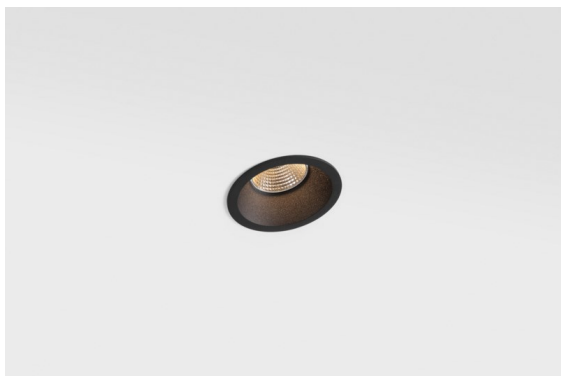

|          |
|----------|
| Date     |
| Customer |
| Project  |
| Type     |

*Smart Lotis Recessed 82 1x IP55 LED 4000K Spot DE Black Structure*

**Specifications**

|                                 |                                  |
|---------------------------------|----------------------------------|
| Material                        | 12442832                         |
| Light Source Type               | LED                              |
| LED Type                        | BRIDGELUX V8G8                   |
| LED technology                  | LED COB                          |
| CRI                             | Min. 90                          |
| Colour Temperature              | 4000K                            |
| Lifetime                        | L80B10 @50,000 Hours             |
| Lamp Included                   | Yes                              |
| Number of Light Sources         | 1                                |
| Binning (SDCM)                  | 2                                |
| Light Direction                 | Down                             |
| Optic                           | Reflector                        |
| Measured beam angle (°)         | 17.0                             |
| Input Voltage                   | Constant Current Driver Required |
| Electrical Class                | III                              |
| IP Rating                       | 55                               |
| Glow wire rating (°C)           | 960                              |
| Indoor/Outdoor                  | Indoor                           |
| Application                     | Ceiling, Wall                    |
| Mounting                        | Recessed                         |
| Cut-out size (mm)               | ø70                              |
| Mounting depth (mm)             | 100.0                            |
| Adjustability                   | Not Applicable                   |
| Distance to Lighted Object (m)  | 0,1                              |
| Primary Colour & Primary Finish | Black, Structure                 |
| Gross weight (g)                | 220.0                            |
| Drive current (mA)              | 350      500      700            |
| Min. forward voltage (Vf)       | 13,2      13,7      14,2         |
| Max. forward voltage (Vf)       | 15,0      15,4      16,0         |
| Connected load (W)              | 5,0      7,2      10,6           |
| Luminous flux per lamp (lm)     | 528      664      853            |
| Efficacy (lm/W)                 | 106      92      80              |
| Glare rating                    | 15      16      17               |
| Remark                          | • 3500K on request               |