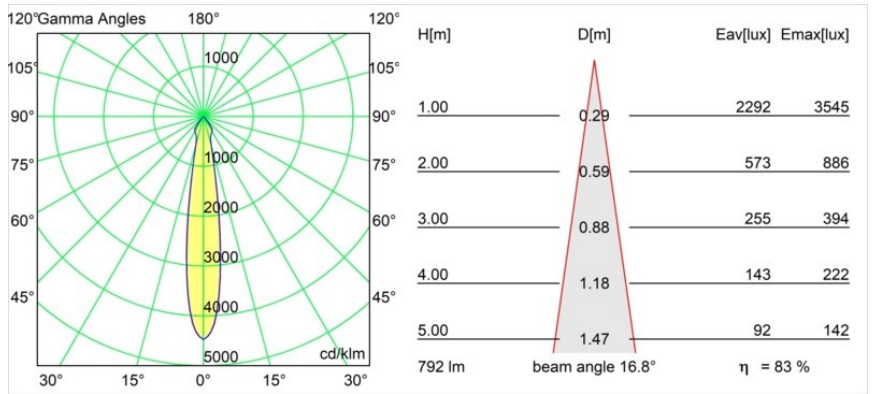

Light distribution & beam diagram