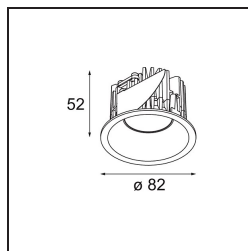

|          |
|----------|
| Date     |
| Customer |
| Project  |
| Type     |

*Smart Lotis Recessed 82 1x IP55 LED 4000K Spot DE Black Structure*

**Specifications**

|                                 |                                  |
|---------------------------------|----------------------------------|
| Material                        | 12442832                         |
| Light Source Type               | LED                              |
| LED Type                        | BRIDGELUX V8G8                   |
| LED technology                  | LED COB                          |
| CRI                             | Min. 90                          |
| Colour Temperature              | 4000K                            |
| Lifetime                        | L80B10 @50,000 Hours             |
| Lamp Included                   | Yes                              |
| Number of Light Sources         | 1                                |
| Binning (SDCM)                  | 2                                |
| Light Direction                 | Down                             |
| Optic                           | Reflector                        |
| Measured beam angle (°)         | 17.0                             |
| Input Voltage                   | Constant Current Driver Required |
| Electrical Class                | III                              |
| IP Rating                       | 55                               |
| Glow wire rating (°C)           | 960                              |
| Indoor/Outdoor                  | Indoor                           |
| Application                     | Ceiling, Wall                    |
| Mounting                        | Recessed                         |
| Cut-out size (mm)               | ø70                              |
| Mounting depth (mm)             | 100.0                            |
| Adjustability                   | Not Applicable                   |
| Distance to Lighted Object (m)  | 0,1                              |
| Primary Colour & Primary Finish | Black, Structure                 |
| Gross weight (g)                | 220.0                            |
| Drive current (mA)              | 350      500      700            |
| Min. forward voltage (Vf)       | 13,2      13,7      14,2         |
| Max. forward voltage (Vf)       | 15,0      15,4      16,0         |
| Connected load (W)              | 5,0      7,2      10,6           |
| Luminous flux per lamp (lm)     | 528      664      853            |
| Efficacy (lm/W)                 | 106      92      80              |
| Glare rating                    | 15      16      17               |
| Remark                          | • 3500K on request               |