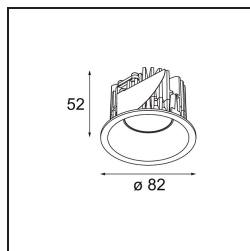

Specifications

Material	12442809
Light Source Type	LED
LED Type	BRIDGELUX V8G8
LED technology	LED COB
CRI	Min. 90
Colour Temperature	4000K
Lifetime	L80B20 @50,000 Hours
Lamp Included	Yes
Number of Light Sources	1
Binning (SDCM)	2
Light Direction	Down
Optic	Reflector
Measured beam angle (°)	17.0
Input Voltage	Constant Current Driver Required
Electrical Class	III
IP Rating	55
Glow wire rating (°C)	960
Indoor/Outdoor	Indoor
Application	Ceiling, Wall
Mounting	Recessed
Cut-out size (mm)	ø70
Mounting depth (mm)	100.0
Adjustability	Not Applicable
Distance to Lighted Object (m)	0,1
Primary Colour & Primary Finish	White, Structure
Gross weight (g)	220.0
Drive current (mA)	350 500 700
Min. forward voltage (Vf)	13,2 13,7 14,2
Max. forward voltage (Vf)	15,0 15,4 16,0
Connected load (W)	5,0 7,2 10,6
Luminous flux per lamp (lm)	573 721 926
Efficacy (lm/W)	115 100 87
Glare rating	17 18 19
Remark	• 3500K on request