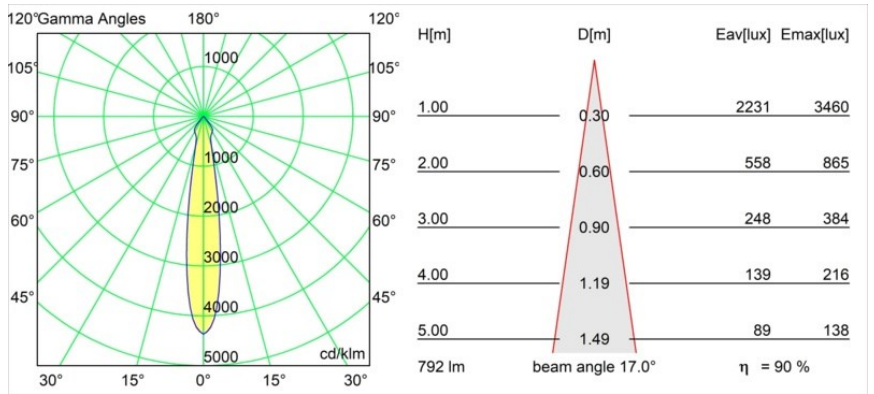

Light distribution & beam diagram