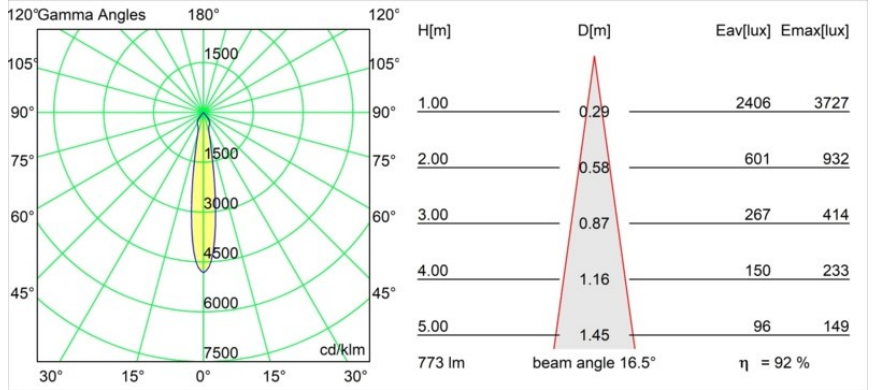

Light distribution & beam diagram