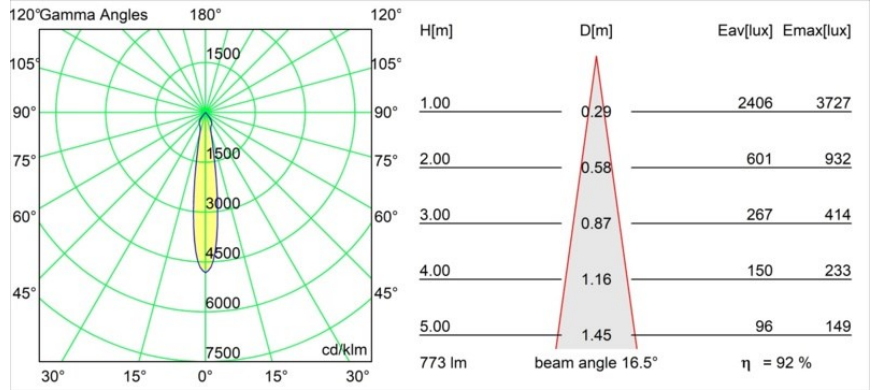

Light distribution & beam diagram