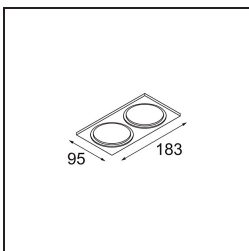

Date
Customer
Project
Type

Smart Lotis Recessed 82 1x IP55 LED 3000K Spot DE Gold Matt

Specifications

Material	12442746
Light Source Type	LED
LED Type	BRIDGELUX V8G8
LED technology	LED COB
CRI	Min. 90
Colour Temperature	3000K
Lifetime	L80B10 @50,000 Hours
Lamp Included	Yes
Number of Light Sources	1
CIE flux code	97 100 100 100 93
Binning (SDCM)	2
Light Direction	Down
Optic	Reflector
Measured beam angle (°)	17.0
Input Voltage	Constant Current Driver Required
Electrical Class	III
IP Rating	55
Glow wire rating (°C)	960
Indoor/Outdoor	Indoor
Application	Ceiling, Wall
Mounting	Recessed
Cut-out size (mm)	ø70
Mounting depth (mm)	100.0
Adjustability	Not Applicable
Distance to Lighted Object (m)	0,1
Primary Colour & Primary Finish	Gold, Matt
Gross weight (g)	220.0
Drive current (mA)	350 500 700
Min. forward voltage (Vf)	13,2 13,7 14,2
Max. forward voltage (Vf)	15,0 15,4 16,0
Connected load (W)	5,0 7,2 10,6
Luminous flux per lamp (lm)	534 717 922
Efficacy (lm/W)	107 100 87
Glare rating	16 17 17

Remark

- 3500K on request
-

TM30 & CRI diagram

Light distribution & beam diagram

Decorative Accessories

- 12500032** Mask Smart 82 1x Black Structure
- 12500009** Mask Smart 82 1x White Structure
- 12500046** Mask Smart 82 1x Gold Matt
- 12500015** Mask Smart 82 1x Champagne Brushed
- 12500014** Mask Smart 82 1x Bronze Brushed
- 12500043** Mask Smart 82 1x Black Brushed
- 12500016** Mask Smart 82 1x Silver Bronze Brushed