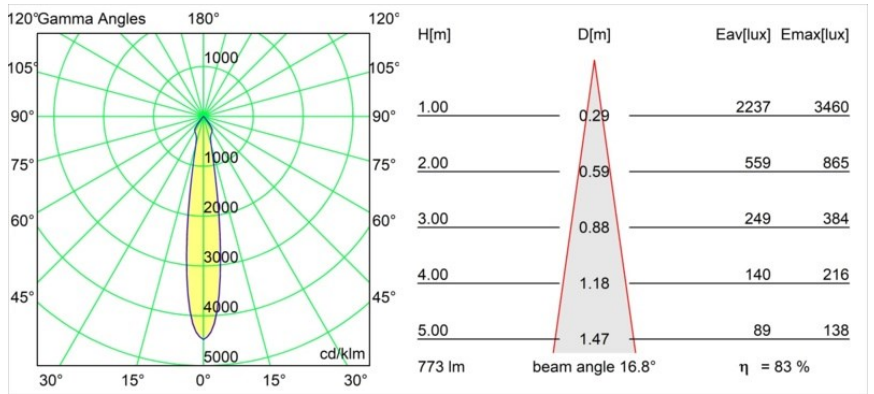

Light distribution & beam diagram