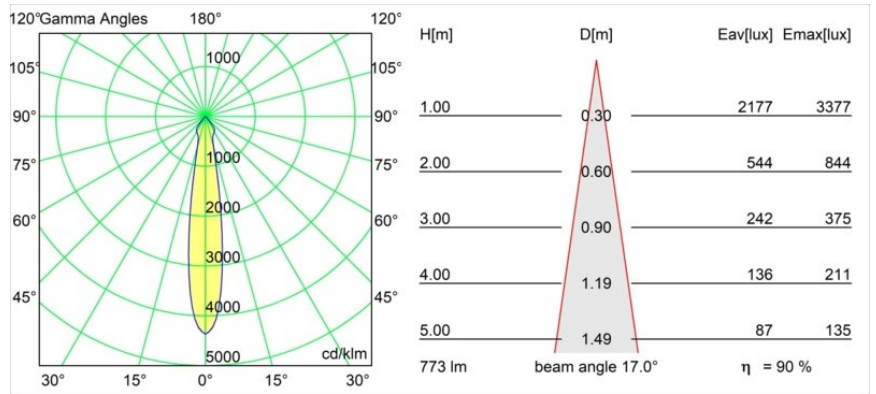

Light distribution & beam diagram