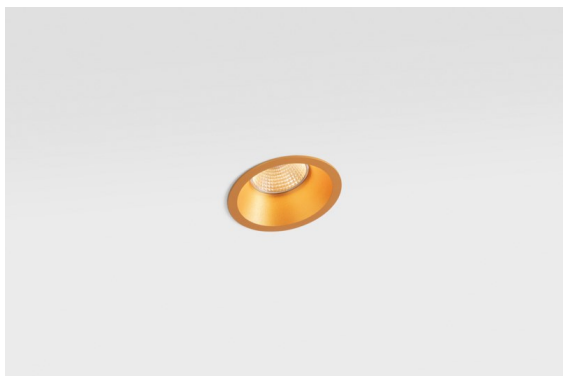

Date
Customer
Project
Type

Smart Lotis Recessed 82 1x IP55 LED 2700K Spot DE Gold Matt

Specifications

Material	12442646
Light Source Type	LED
LED Type	BRIDGELUX V8G8
LED technology	LED COB
CRI	Min. 90
Colour Temperature	2700K
Lifetime	L80B10 @50,000 Hours
Lamp Included	Yes
Number of Light Sources	1
Binning (SDCM)	2
Light Direction	Down
Optic	Reflector
Measured beam angle (°)	17.0
Input Voltage	Constant Current Driver Required
Electrical Class	III
IP Rating	55
Glow wire rating (°C)	960
Indoor/Outdoor	Indoor
Application	Ceiling, Wall
Mounting	Recessed
Cut-out size (mm)	ø70
Mounting depth (mm)	100.0
Adjustability	Not Applicable
Distance to Lighted Object (m)	0,1
Primary Colour & Primary Finish	Gold, Matt
Gross weight (g)	220.0
Drive current (mA)	350 500 700
Min. forward voltage (Vf)	13,2 13,7 14,2
Max. forward voltage (Vf)	15,0 15,4 16,0
Connected load (W)	5,0 7,2 10,6
Luminous flux per lamp (lm)	514 690 887
Efficacy (lm/W)	103 96 84
Glare rating	15 16 17
Remark	• 3500K on request

The 3 original designs, Smart Kup, Lotis and Cake still manage to steal the hearts of interior designers. And this goes for the entire Smart family. Smart's accessibility and extreme versatility are arguably fit for any expression. Mix and match accent lighting, up and downlight, fixed or adjustable, a mosaic of shapes, sizes, colours and mounting options, and create a playful installation.

TM30 & CRI diagram

Light distribution & beam diagram

Decorative Accessories

- 12500032** Mask Smart 82 1x Black Structure
- 12500009** Mask Smart 82 1x White Structure
- 12500046** Mask Smart 82 1x Gold Matt
- 12500015** Mask Smart 82 1x Champagne Brushed
- 12500014** Mask Smart 82 1x Bronze Brushed
- 12500043** Mask Smart 82 1x Black Brushed
- 12500016** Mask Smart 82 1x Silver Bronze Brushed