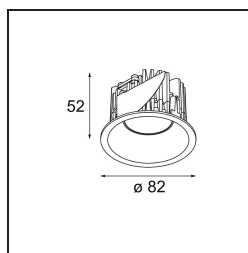

Specifications

Material	12442646
Light Source Type	LED
LED Type	BRIDGELUX V8G8
LED technology	LED COB
CRI	Min. 90
Colour Temperature	2700K
Lifetime	L80B10 @50,000 Hours
Lamp Included	Yes
Number of Light Sources	1
Binning (SDCM)	2
Light Direction	Down
Optic	Reflector
Measured beam angle (°)	17.0
Input Voltage	Constant Current Driver Required
Electrical Class	III
IP Rating	55
Glow wire rating (°C)	960
Indoor/Outdoor	Indoor
Application	Ceiling, Wall
Mounting	Recessed
Cut-out size (mm)	ø70
Mounting depth (mm)	100.0
Adjustability	Not Applicable
Distance to Lighted Object (m)	0,1
Primary Colour & Primary Finish	Gold, Matt
Gross weight (g)	220.0
Drive current (mA)	350 500 700
Min. forward voltage (Vf)	13,2 13,7 14,2
Max. forward voltage (Vf)	15,0 15,4 16,0
Connected load (W)	5,0 7,2 10,6
Luminous flux per lamp (lm)	514 690 887
Efficacy (lm/W)	103 96 84
Glare rating	15 16 17
Remark	• 3500K on request