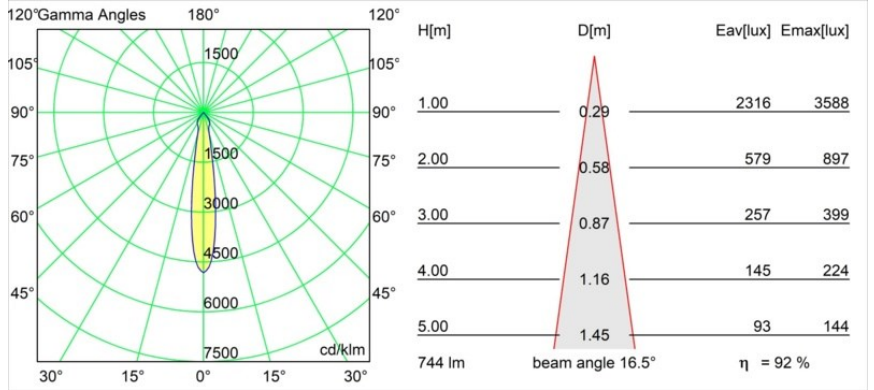

Light distribution & beam diagram