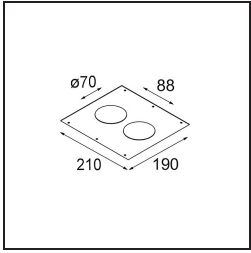

12291030 Plaster Kit 210x190 - 70 2x