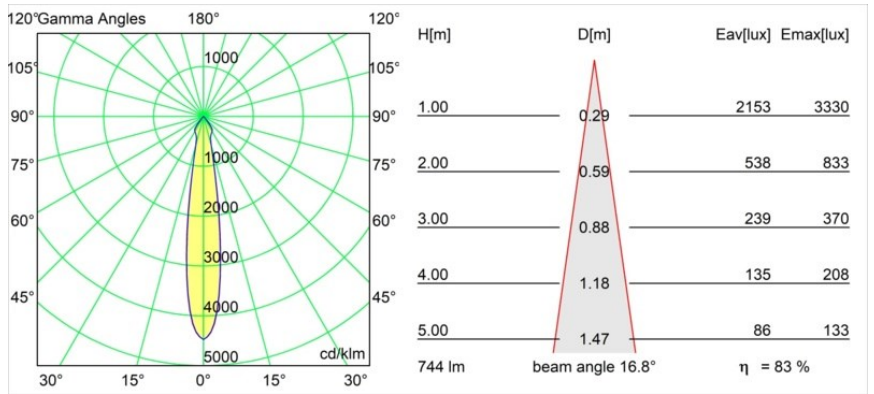

Light distribution & beam diagram