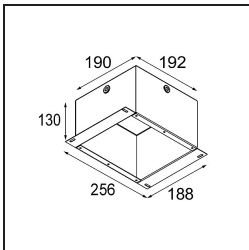

Installation Accessories

- **10889830** Installation Housing 192x190x130