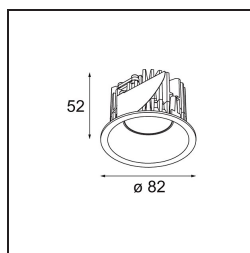

Date
Customer
Project
Type

Smart Lotis Recessed 82 1x IP55 LED 2700K Spot DE Black Structure

Specifications

Material	12442632
Light Source Type	LED
LED Type	BRIDGELUX V8G8
LED technology	LED COB
CRI	Min. 90
Colour Temperature	2700K
Lifetime	L80B10 @50,000 Hours
Lamp Included	Yes
Number of Light Sources	1
Binning (SDCM)	2
Light Direction	Down
Optic	Reflector
Measured beam angle (°)	17.0
Input Voltage	Constant Current Driver Required
Electrical Class	III
IP Rating	55
Glow wire rating (°C)	960
Indoor/Outdoor	Indoor
Application	Ceiling, Wall
Mounting	Recessed
Cut-out size (mm)	ø70
Mounting depth (mm)	100.0
Adjustability	Not Applicable
Distance to Lighted Object (m)	0,1
Primary Colour & Primary Finish	Black, Structure
Gross weight (g)	220.0
Drive current (mA)	350 500 700
Min. forward voltage (Vf)	13,2 13,7 14,2
Max. forward voltage (Vf)	15,0 15,4 16,0
Connected load (W)	5,0 7,2 10,6
Luminous flux per lamp (lm)	464 624 801
Efficacy (lm/W)	93 87 76
Glare rating	14 15 17
Remark	• 3500K on request