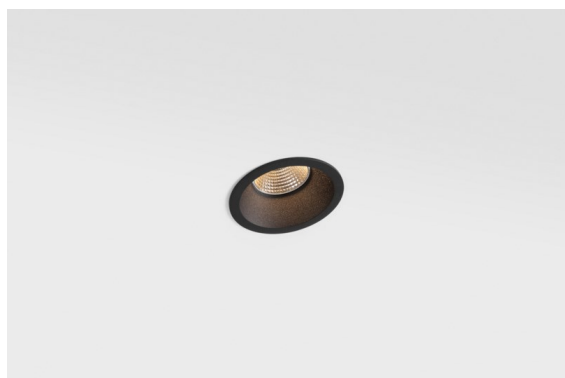

Date
Customer
Project
Type

Smart Lotis Recessed 82 1x IP55 LED 2700K Spot DE Black Structure

Specifications

Material	12442632
Light Source Type	LED
LED Type	BRIDGELUX V8G8
LED technology	LED COB
CRI	Min. 90
Colour Temperature	2700K
Lifetime	L80B10 @50,000 Hours
Lamp Included	Yes
Number of Light Sources	1
Binning (SDCM)	2
Light Direction	Down
Optic	Reflector
Measured beam angle (°)	17.0
Input Voltage	Constant Current Driver Required
Electrical Class	III
IP Rating	55
Glow wire rating (°C)	960
Indoor/Outdoor	Indoor
Application	Ceiling, Wall
Mounting	Recessed
Cut-out size (mm)	ø70
Mounting depth (mm)	100.0
Adjustability	Not Applicable
Distance to Lighted Object (m)	0,1
Primary Colour & Primary Finish	Black, Structure
Gross weight (g)	220.0
Drive current (mA)	350 500 700
Min. forward voltage (Vf)	13,2 13,7 14,2
Max. forward voltage (Vf)	15,0 15,4 16,0
Connected load (W)	5,0 7,2 10,6
Luminous flux per lamp (lm)	464 624 801
Efficacy (lm/W)	93 87 76
Glare rating	14 15 17
Remark	• 3500K on request

The 3 original designs, Smart Kup, Lotis and Cake still manage to steal the hearts of interior designers. And this goes for the entire Smart family. Smart's accessibility and extreme versatility are arguably fit for any expression. Mix and match accent lighting, up and downlight, fixed or adjustable, a mosaic of shapes, sizes, colours and mounting options, and create a playful installation.

TM30 & CRI diagram

Light distribution & beam diagram

Diagrams

Decorative Accessories

- 12500032** Mask Smart 82 1x Black Structure
- 12500009** Mask Smart 82 1x White Structure
- 12500046** Mask Smart 82 1x Gold Matt
- 12500015** Mask Smart 82 1x Champagne Brushed
- 12500014** Mask Smart 82 1x Bronze Brushed
- 12500043** Mask Smart 82 1x Black Brushed
- 12500016** Mask Smart 82 1x Silver Bronze Brushed