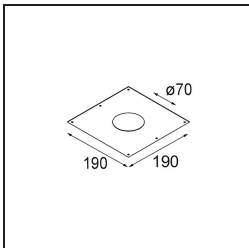

- **12290130** Plaster Kit 190X190 - 70 1x