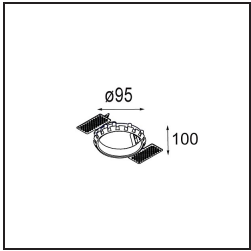

Date
Customer
Project
Type

Smart Lotis Recessed 82 1x IP55 LED 2700K Spot DE Black Structure

Specifications

Material	12442632
Light Source Type	LED
LED Type	BRIDGELUX V8G8
LED technology	LED COB
CRI	Min. 90
Colour Temperature	2700K
Lifetime	L80B10 @50,000 Hours
Lamp Included	Yes
Number of Light Sources	1
Binning (SDCM)	2
Light Direction	Down
Optic	Reflector
Measured beam angle (°)	17.0
Input Voltage	Constant Current Driver Required
Electrical Class	III
IP Rating	55
Glow wire rating (°C)	960
Indoor/Outdoor	Indoor
Application	Ceiling, Wall
Mounting	Recessed
Cut-out size (mm)	ø70
Mounting depth (mm)	100.0
Adjustability	Not Applicable
Distance to Lighted Object (m)	0,1
Primary Colour & Primary Finish	Black, Structure
Gross weight (g)	220.0
Drive current (mA)	350 500 700
Min. forward voltage (Vf)	13,2 13,7 14,2
Max. forward voltage (Vf)	15,0 15,4 16,0
Connected load (W)	5,0 7,2 10,6
Luminous flux per lamp (lm)	464 624 801
Efficacy (lm/W)	93 87 76
Glare rating	14 15 17
Remark	• 3500K on request

Installation Accessories

- 10889830** Installation Housing 192x190x130

- 12290130** Plaster Kit 190X190 - 70 1x

12291030 Plaster Kit 210x190 - 70 2x

12500230 Ring Recessed 82 1x

Choose a required accessory