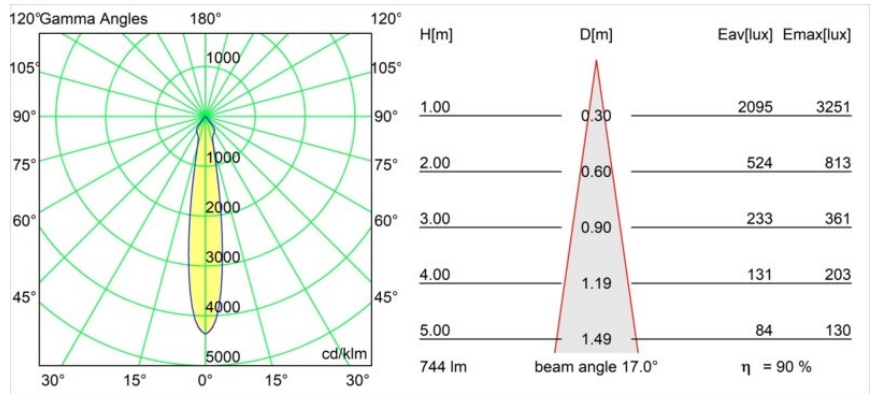

Light distribution & beam diagram