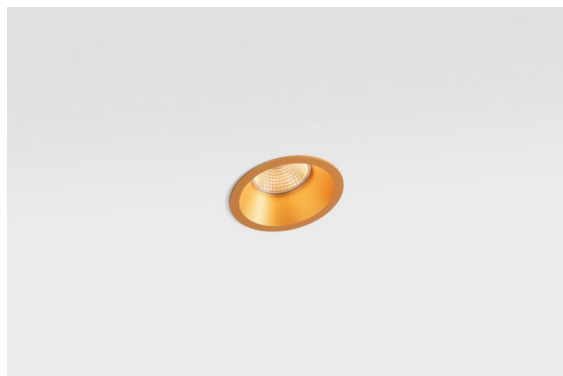

Date
Customer
Project
Type

Smart Lotis Recessed 82 1x IP55 LED 4000K Medium DE Gold Matt

The 3 original designs, Smart Kup, Lotis and Cake still manage to steal the hearts of interior designers. And this goes for the entire Smart family. Smart's accessibility and extreme versatility are arguably fit for any expression. Mix and match accent lighting, up and downlight, fixed or adjustable, a mosaic of shapes, sizes, colours and mounting options, and create a playful installation.

Specifications

Material	12442546
Light Source Type	LED
LED Type	BRIDGELUX V8G8
LED technology	LED COB
CRI	Min. 90
Colour Temperature	4000K
Lifetime	L80B10 @50,000 Hours
Lamp Included	Yes
Number of Light Sources	1
Binning (SDCM)	2
Light Direction	Down
Optic	Reflector
Measured beam angle (°)	22.0
Input Voltage	Constant Current Driver Required
Electrical Class	III
IP Rating	55
Glow wire rating (°C)	960
Indoor/Outdoor	Indoor
Application	Ceiling, Wall
Mounting	Recessed
Cut-out size (mm)	ø70
Mounting depth (mm)	100.0
Adjustability	Not Applicable
Distance to Lighted Object (m)	0,1
Primary Colour & Primary Finish	Gold, Matt
Gross weight (g)	220.0
Drive current (mA)	350 500 700
Min. forward voltage (Vf)	13,2 13,7 14,2
Max. forward voltage (Vf)	15,0 15,4 16,0
Connected load (W)	5,0 7,2 10,6
Luminous flux per lamp (lm)	538 676 869
Efficacy (lm/W)	108 94 82
Glare rating	15 16 17
Remark	• 3500K on request

TM30 & CRI diagram

Light distribution & beam diagram

Decorative Accessories

- 12500032** Mask Smart 82 1x Black Structure
- 12500009** Mask Smart 82 1x White Structure
- 12500046** Mask Smart 82 1x Gold Matt
- 12500015** Mask Smart 82 1x Champagne Brushed
- 12500014** Mask Smart 82 1x Bronze Brushed
- 12500043** Mask Smart 82 1x Black Brushed
- 12500016** Mask Smart 82 1x Silver Bronze Brushed