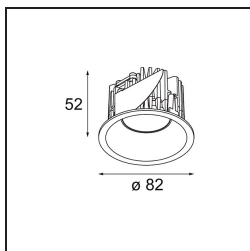

Date
Customer
Project
Type

Smart Lotis Recessed 82 1x IP55 LED 4000K Medium DE Black Structure

Specifications

Material	12442532
Light Source Type	LED
LED Type	BRIDGELUX V8G8
LED technology	LED COB
CRI	Min. 90
Colour Temperature	4000K
Lifetime	L80B10 @50,000 Hours
Lamp Included	Yes
Number of Light Sources	1
Binning (SDCM)	2
Light Direction	Down
Optic	Reflector
Measured beam angle (°)	22.0
Input Voltage	Constant Current Driver Required
Electrical Class	III
IP Rating	55
Glow wire rating (°C)	960
Indoor/Outdoor	Indoor
Application	Ceiling, Wall
Mounting	Recessed
Cut-out size (mm)	ø70
Mounting depth (mm)	100.0
Adjustability	Not Applicable
Distance to Lighted Object (m)	0,1
Primary Colour & Primary Finish	Black, Structure
Gross weight (g)	220.0
Drive current (mA)	350 500 700
Min. forward voltage (Vf)	13,2 13,7 14,2
Max. forward voltage (Vf)	15,0 15,4 16,0
Connected load (W)	5,0 7,2 10,6
Luminous flux per lamp (lm)	496 623 801
Efficacy (lm/W)	99 87 76
Glare rating	14 15 17
Remark	• 3500K on request