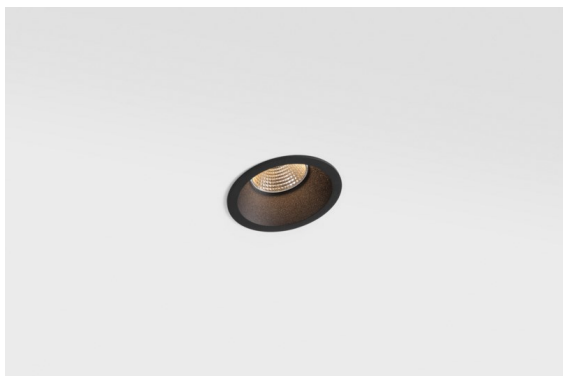

Date
Customer
Project
Type

Smart Lotis Recessed 82 1x IP55 LED 4000K Medium DE Black Structure

Specifications

Material	12442532
Light Source Type	LED
LED Type	BRIDGELUX V8G8
LED technology	LED COB
CRI	Min. 90
Colour Temperature	4000K
Lifetime	L80B10 @50,000 Hours
Lamp Included	Yes
Number of Light Sources	1
Binning (SDCM)	2
Light Direction	Down
Optic	Reflector
Measured beam angle (°)	22.0
Input Voltage	Constant Current Driver Required
Electrical Class	III
IP Rating	55
Glow wire rating (°C)	960
Indoor/Outdoor	Indoor
Application	Ceiling, Wall
Mounting	Recessed
Cut-out size (mm)	ø70
Mounting depth (mm)	100.0
Adjustability	Not Applicable
Distance to Lighted Object (m)	0,1
Primary Colour & Primary Finish	Black, Structure
Gross weight (g)	220.0
Drive current (mA)	350 500 700
Min. forward voltage (Vf)	13,2 13,7 14,2
Max. forward voltage (Vf)	15,0 15,4 16,0
Connected load (W)	5,0 7,2 10,6
Luminous flux per lamp (lm)	496 623 801
Efficacy (lm/W)	99 87 76
Glare rating	14 15 17
Remark	• 3500K on request

The 3 original designs, Smart Kup, Lotis and Cake still manage to steal the hearts of interior designers. And this goes for the entire Smart family. Smart's accessibility and extreme versatility are arguably fit for any expression. Mix and match accent lighting, up and downlight, fixed or adjustable, a mosaic of shapes, sizes, colours and mounting options, and create a playful installation.

TM30 & CRI diagram

Light distribution & beam diagram

Decorative Accessories

- 12500032** Mask Smart 82 1x Black Structure
- 12500009** Mask Smart 82 1x White Structure
- 12500046** Mask Smart 82 1x Gold Matt
- 12500015** Mask Smart 82 1x Champagne Brushed
- 12500014** Mask Smart 82 1x Bronze Brushed
- 12500043** Mask Smart 82 1x Black Brushed
- 12500016** Mask Smart 82 1x Silver Bronze Brushed