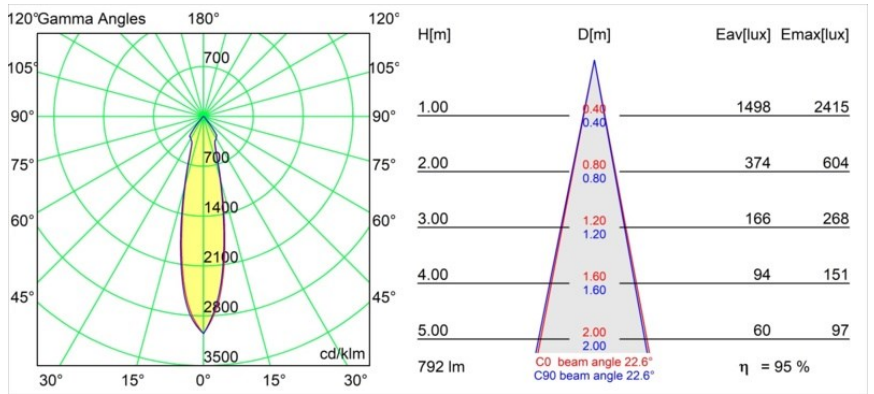

Light distribution & beam diagram