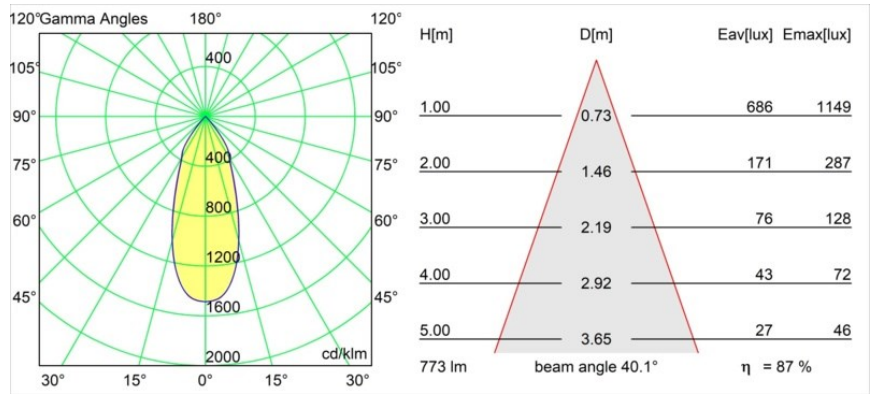

Light distribution & beam diagram