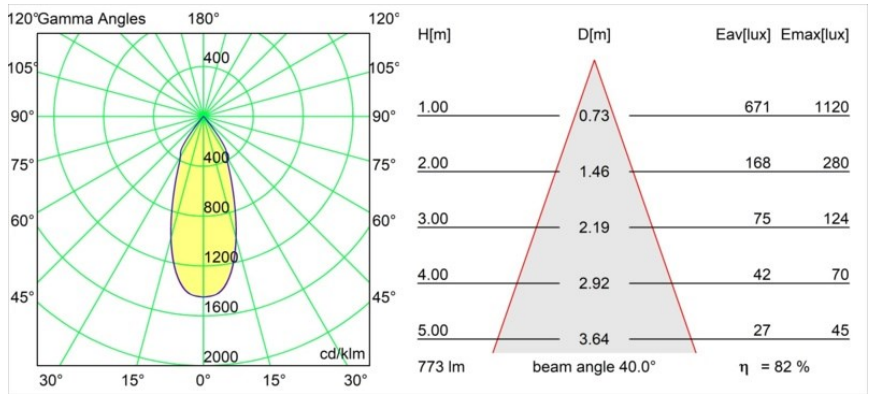

---

Livello abbagliamento	15	16	17
Remark	• 3500K su richiesta		

---

**TM30 & CRI diagram**

**Light distribution & beam diagram**

**Accessori Decorativi**

- 12500032** Mask Smart 82 1x Black Structure
- 12500009** Mask Smart 82 1x White Structure
- 12500046** Mask Smart 82 1x Gold Matt
- 12500015** Mask Smart 82 1x Champagne Brushed
- 12500014** Mask Smart 82 1x Bronze Brushed
- 12500043** Mask Smart 82 1x Black Brushed
- 12500016** Mask Smart 82 1x Silver Bronze Brushed