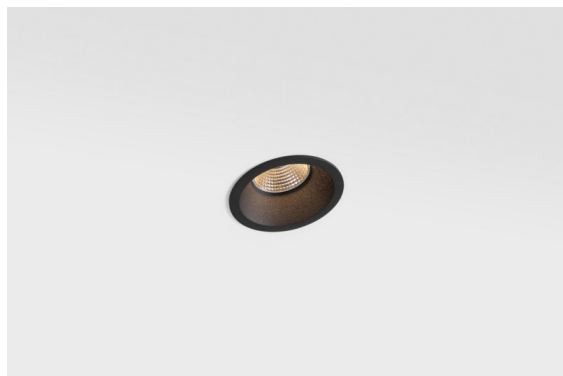

Date
Customer
Project
Type

Smart Lotis Recessed 82 lx IP55 LED 3000K Flood DE Black Structure

Specifications

The 3 original designs, Smart Kup, Lotis and Cake still manage to steal the hearts of interior designers. And this goes for the entire Smart family. Smart's accessibility and extreme versatility are arguably fit for any expression. Mix and match accent lighting, up and downlight, fixed or adjustable, a mosaic of shapes, sizes, colours and mounting options, and create a playful installation.

Specifications

Material	12442432
Light Source Type	LED
LED Type	BRIDGELUX V8G8
LED technology	LED COB
CRI	Min. 90
Colour Temperature	3000K
Lifetime	L80B10 @50,000 Hours
Lamp Included	Yes
Number of Light Sources	1
CIE flux code	99 100 100 100 82
Binning (SDCM)	2
Light Direction	Down
Optic	Reflector
Measured beam angle (°)	40.0
Input Voltage	Constant Current Driver Required
Electrical Class	III
IP Rating	55
Glow wire rating (°C)	960
Indoor/Outdoor	Indoor
Application	Ceiling, Wall
Mounting	Recessed
Cut-out size (mm)	ø70
Mounting depth (mm)	100.0
Adjustability	Not Applicable
Distance to Lighted Object (m)	0,1
Primary Colour & Primary Finish	Black, Structure
Gross weight (g)	220.0
Drive current (mA)	350 500 700
Min. forward voltage (Vf)	13,2 13,7 14,2
Max. forward voltage (Vf)	15,0 15,4 16,0
Connected load (W)	5,0 7,2 10,6
Luminous flux per lamp (lm)	474 635 817
Efficacy (lm/W)	95 88 77
Glare rating	15 16 17

Remark

- 3500K on request
-

TM30 & CRI diagram

Light distribution & beam diagram

Diagrams

Decorative Accessories

- 12500032** Mask Smart 82 1x Black Structure
- 12500009** Mask Smart 82 1x White Structure
- 12500046** Mask Smart 82 1x Gold Matt
- 12500015** Mask Smart 82 1x Champagne Brushed
- 12500014** Mask Smart 82 1x Bronze Brushed
- 12500043** Mask Smart 82 1x Black Brushed
- 12500016** Mask Smart 82 1x Silver Bronze Brushed