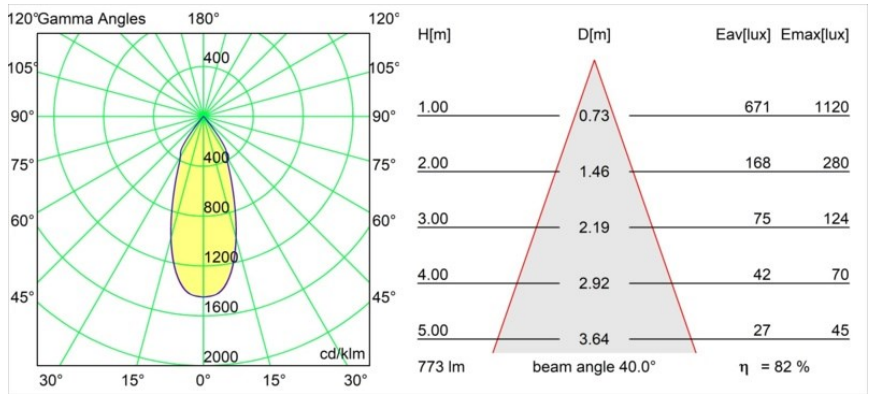

Light distribution & beam diagram