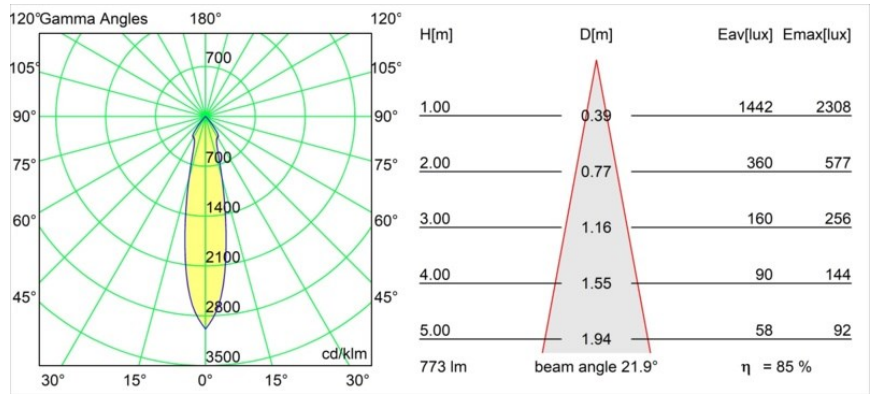

---

Livello abbagliamento	15	16	17
Remark	• 3500K su richiesta		

---

**TM30 & CRI diagram**

**Light distribution & beam diagram**

Diagrams

**Accessori Decorativi**

- 12500032** Mask Smart 82 1x Black Structure
- 12500009** Mask Smart 82 1x White Structure
- 12500046** Mask Smart 82 1x Gold Matt
- 12500015** Mask Smart 82 1x Champagne Brushed
- 12500014** Mask Smart 82 1x Bronze Brushed
- 12500043** Mask Smart 82 1x Black Brushed
- 12500016** Mask Smart 82 1x Silver Bronze Brushed